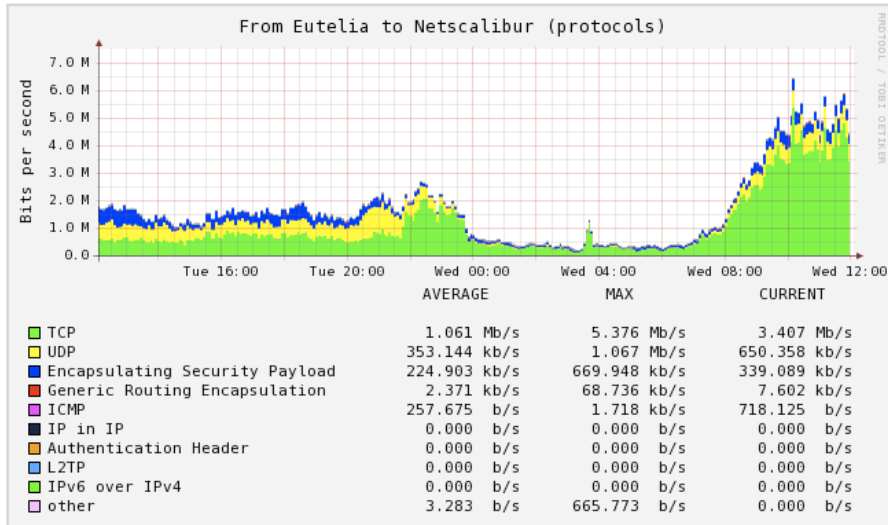

Traffic typology matrix

Protocol classified traffic