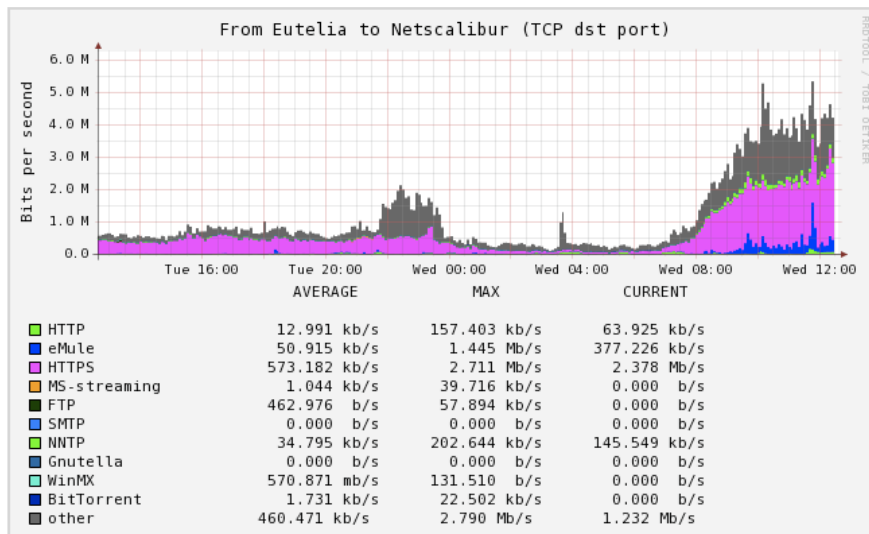

## Protocol classified traffic

Select protocol to customize graph

- TCP
- UDP
- ESP
- GRE
- ICMP
- IPinIP
- AH
- L2TP
- IPv6
- other

Create graph

- Interface-to-interface traffic typology
- Protocol classified traffic
- TCP ports traffic details
- UDP ports traffic details
- Customizable graphs

## TCP traffic

Select application to customize graph

- HTTP
- HTTPS
- FTP
- NNTP
- WinMX
- other
- eMule
- MS-streaming
- SMTP
- Gnutella
- BitTorrent

Create graph