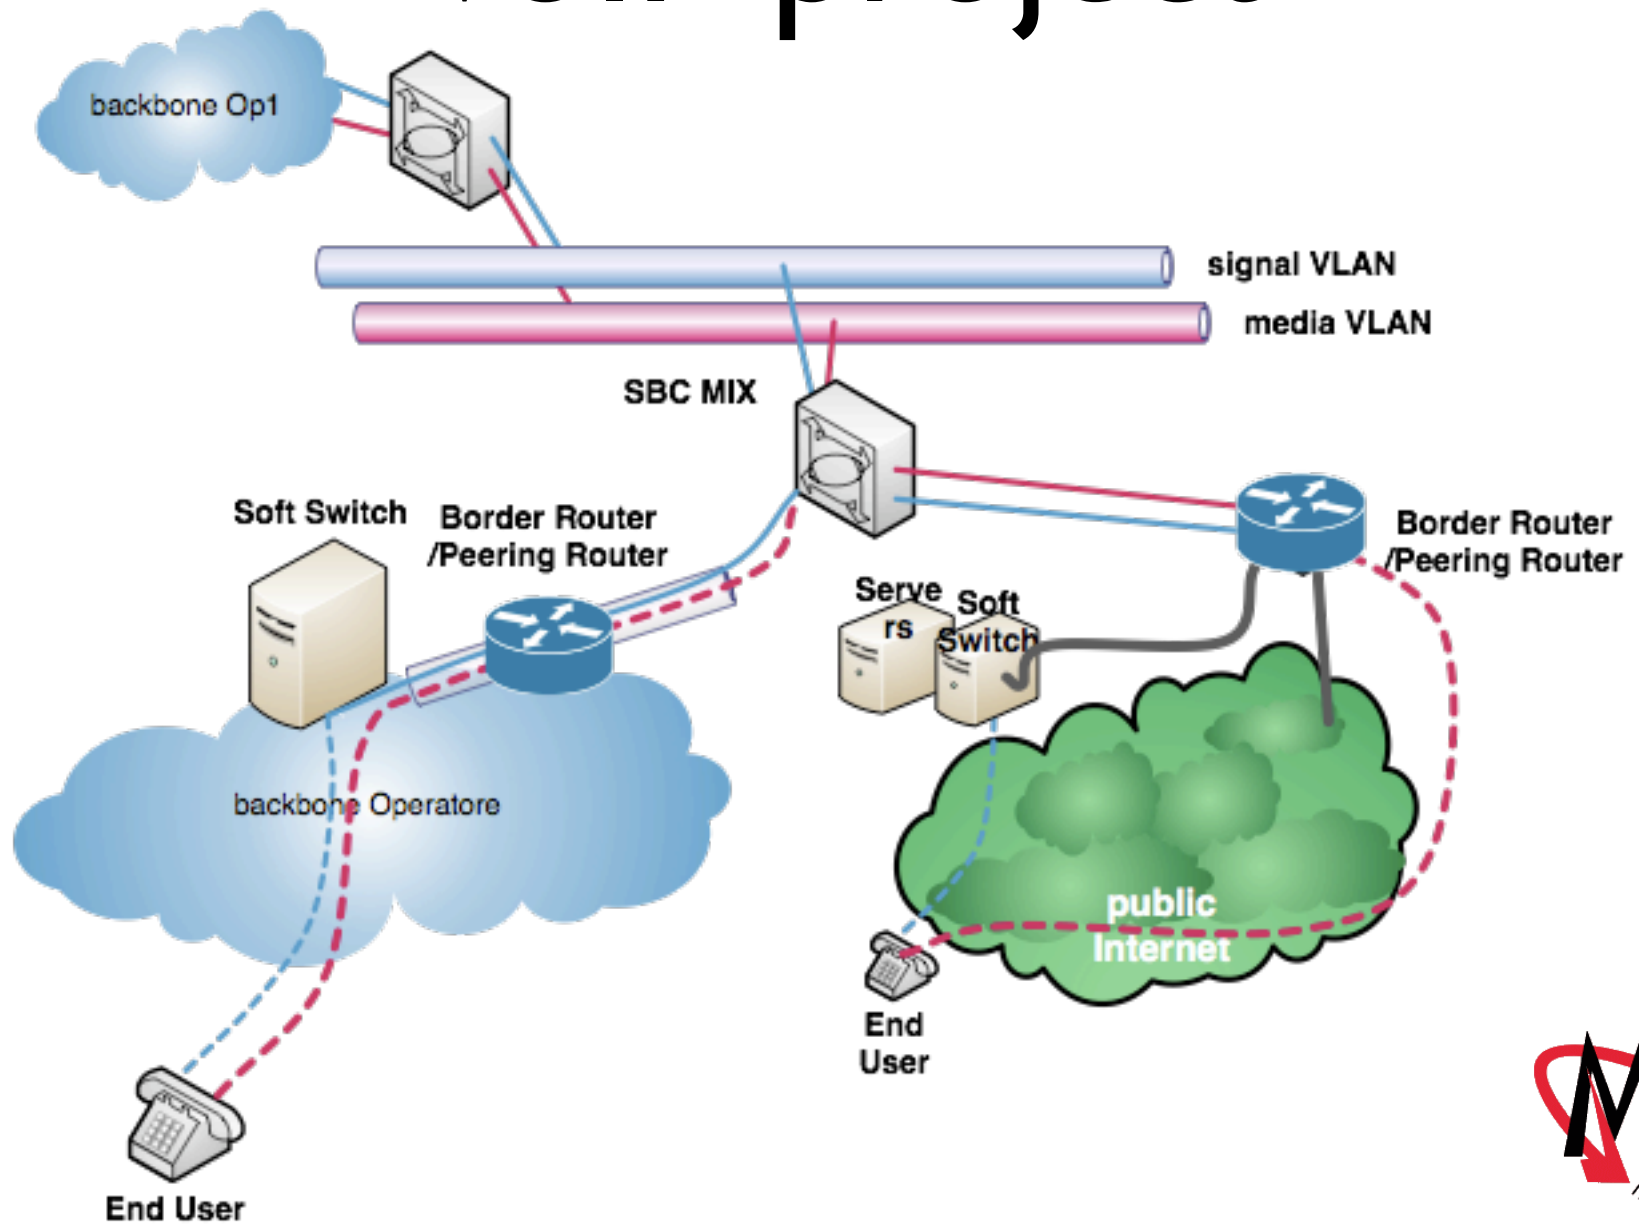

VoIP project