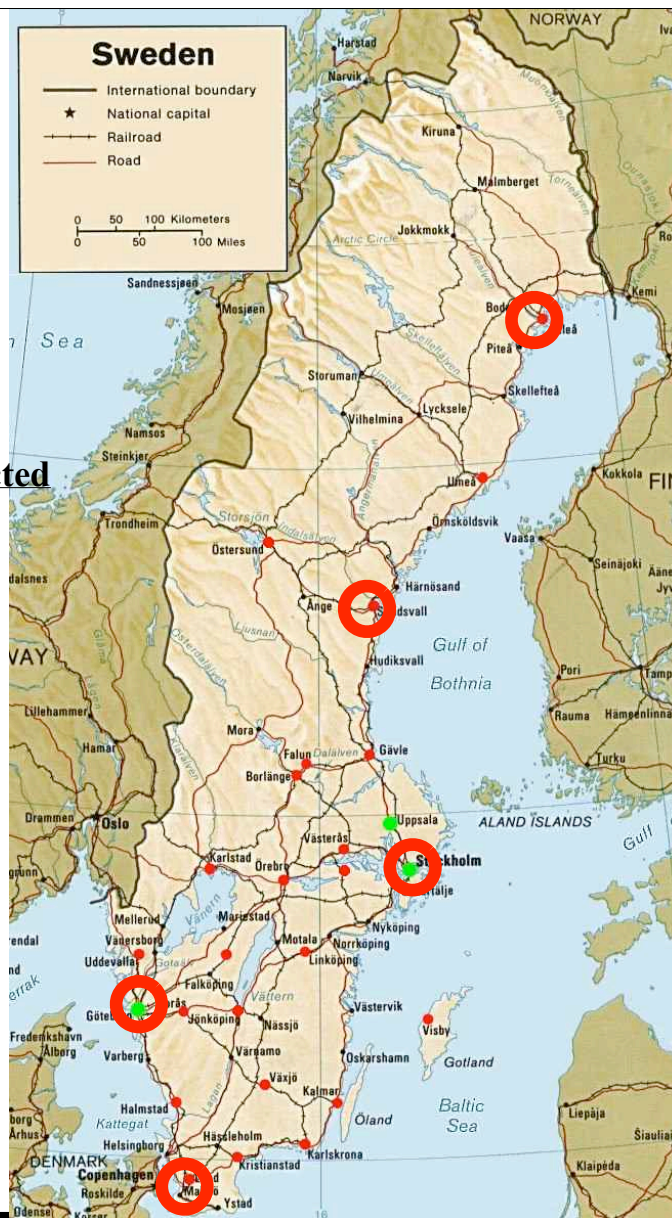

- Netnod is owned by the TU-Foundation
- Largest Internet Exchange in Scandinavia
- We operate exchanges in five cities in Sweden
 - The locations are not interconnected

Examples of operator connected

- Tele2
- TeliaSonera
- B2
- Telenor
- SUNET
- Banhof
- Internet5
- Song
- Chello
- MCI WorldCom
- GlobalCrossing
- + 40 more