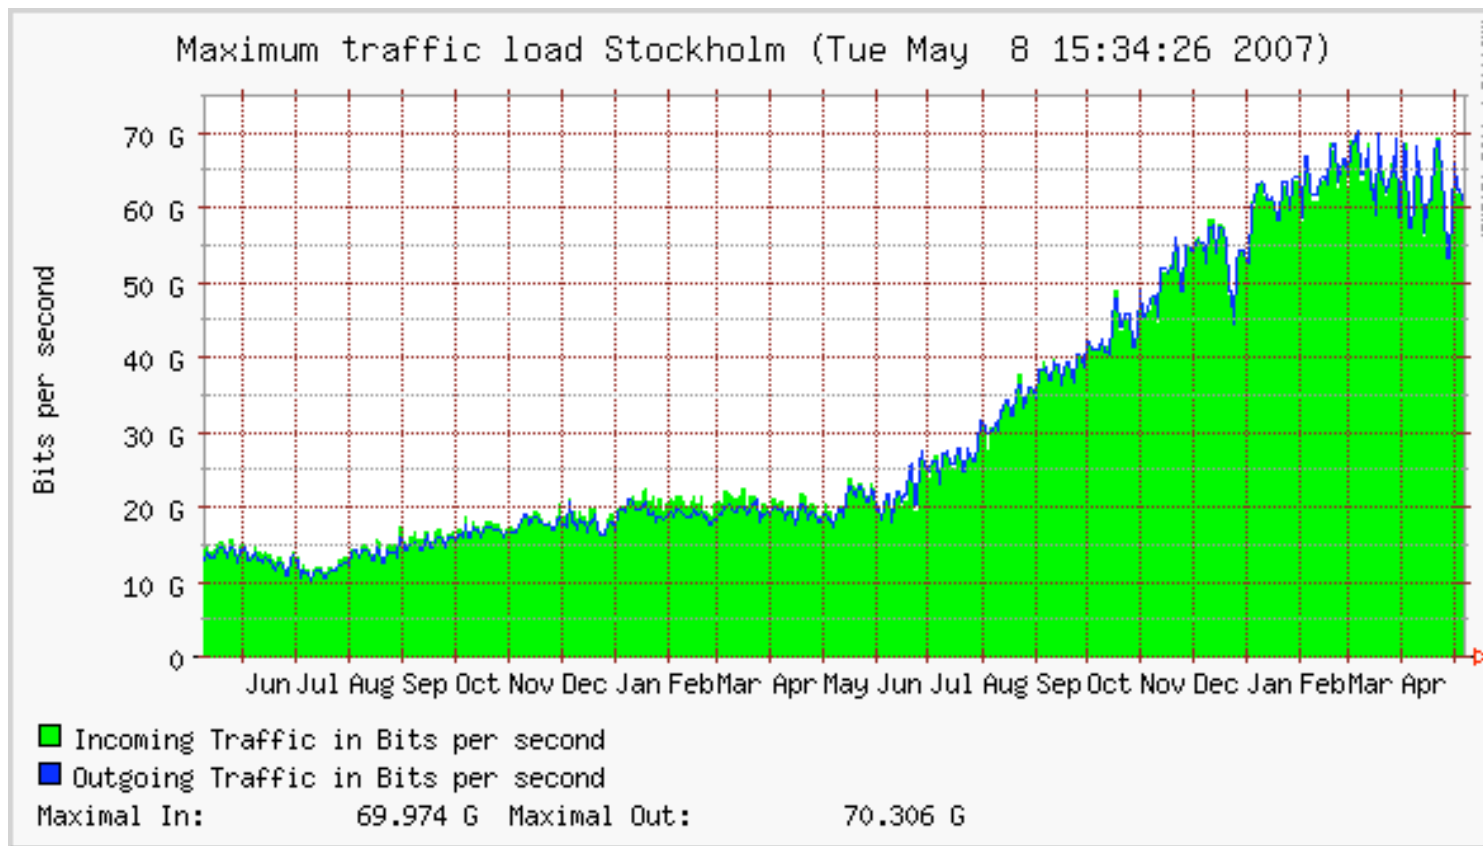

2007-05-09

© 2007 - Netnod AB <http://www.netnod.se/>

Top ISPs (Highest average last 24 hours)

Num	ISP	AS	Traffic
1	Com Hem AB	39651	6.65 Gb/s
2	B2 Bredband AB	8642	6.41 Gb/s
3	B2 Bredband AB	2119	5.50 Gb/s
4	TeliaSonera AB Networks	3301	5.32 Gb/s
5	Labs2 i Lund AB	29518	4.26 Gb/s
6	Port80/Rix Telecom AB	16150	3.46 Gb/s
7	TDC Song AB	3246	3.04 Gb/s
8	Bahnhof AB	8473	2.68 Gb/s
9	Cogent Communications Deutschl	174	2.66 Gb/s
10	IP-Only Telecommunication AB	12552	2.63 Gb/s
11	Finnet Carrier Ltd	16086	1.54 Gb/s
12	Lidero Network AB	13189	1.47 Gb/s
13	Tele2 Sverige AB	1257	1.42 Gb/s
14	SUNET	1653	1.23 Gb/s
15	Net at Once Sweden AB	35706	1.22 Gb/s
16	Saunalahti Group Oyj	6667	1.09 Gb/s
17	Telenor AB	8434	994.54 Mb/s
18	NORDUnet A/S	2603	935.72 Mb/s
19	TDC Solutions A/S	3292	817.17 Mb/s
20	Verizon Sweden AB	8385	678.67 Mb/s