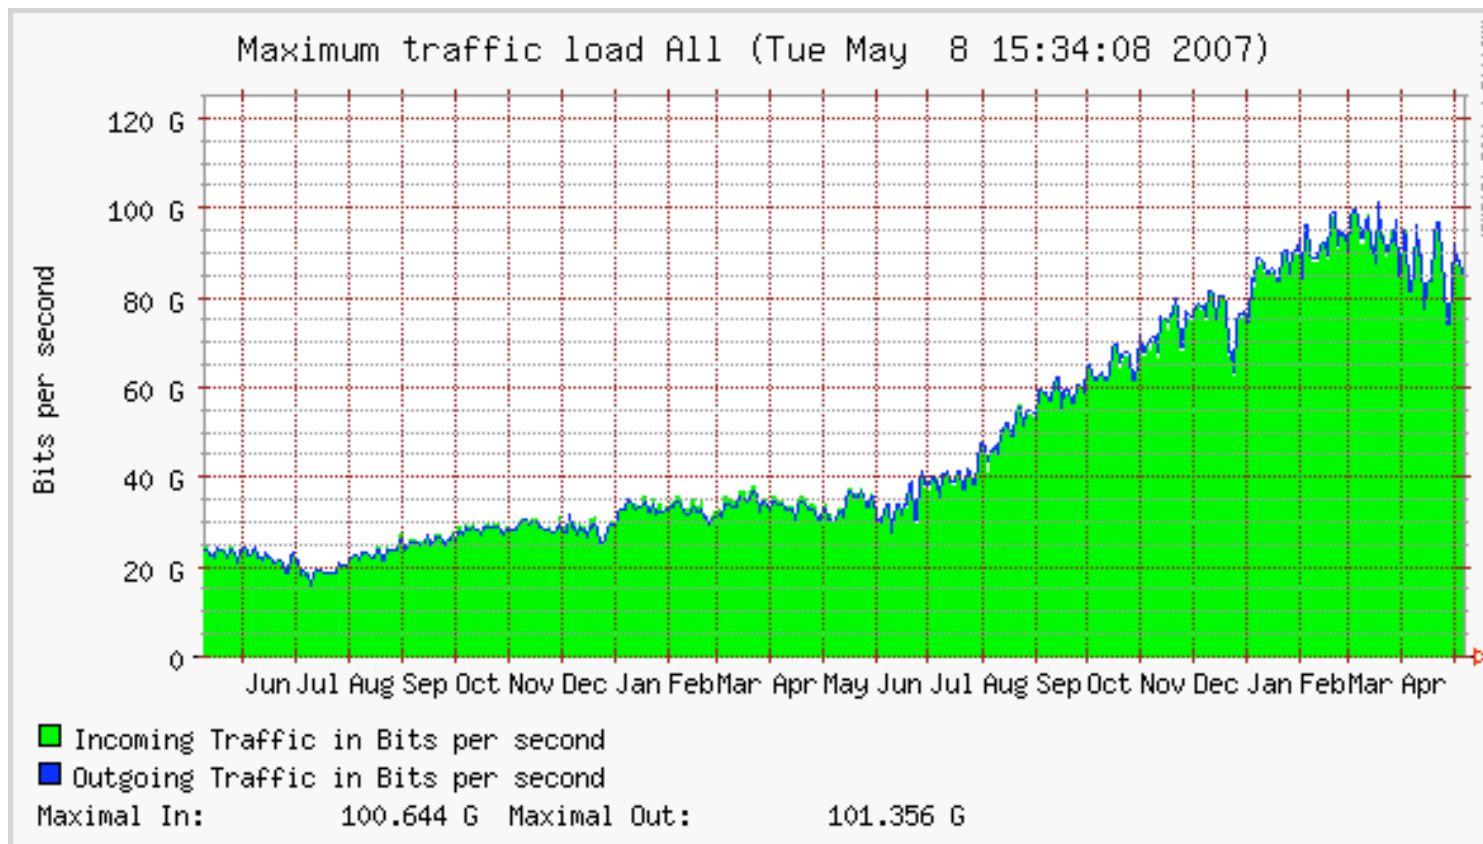

2007-05-09

© 2007 - Netnod AB <http://www.netnod.se/>