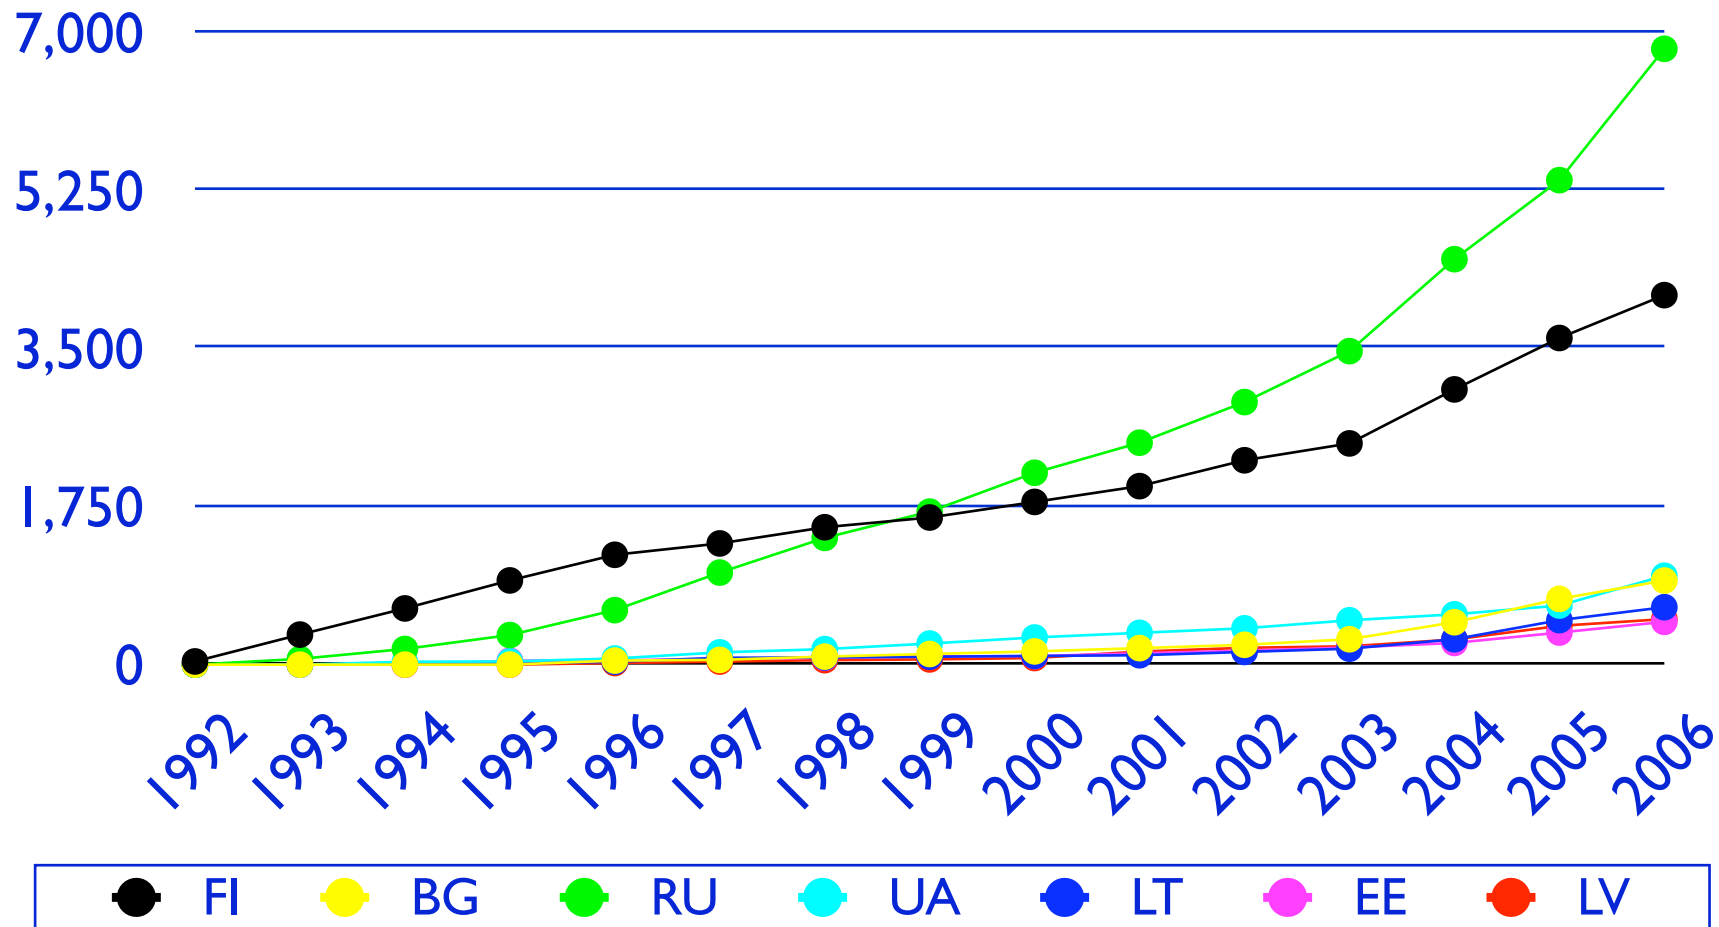

RIPE NCC Statistics Update

Alex Le Heux
IP Resource Analyst
alexlh@ripe.net

Some numbers from the region

Number of LIRs

Some numbers from the region

Number of LIRs

Some numbers from the region

Address Space in /21s

LIR Growth

IPv4

Currently holding 24 /8s

Equivalent of 3 /8s free

Allocated

Free

All time PA Allocations

PA Allocation rate

PI vs PA vs AS Assignments

PI as percentage of PA

IPv6

Total IANA Allocations: /12, /17, /22

614 LIR Allocations, up from 537

17 are greater than the minimum,
up from 13

IPv6 Allocations

More information