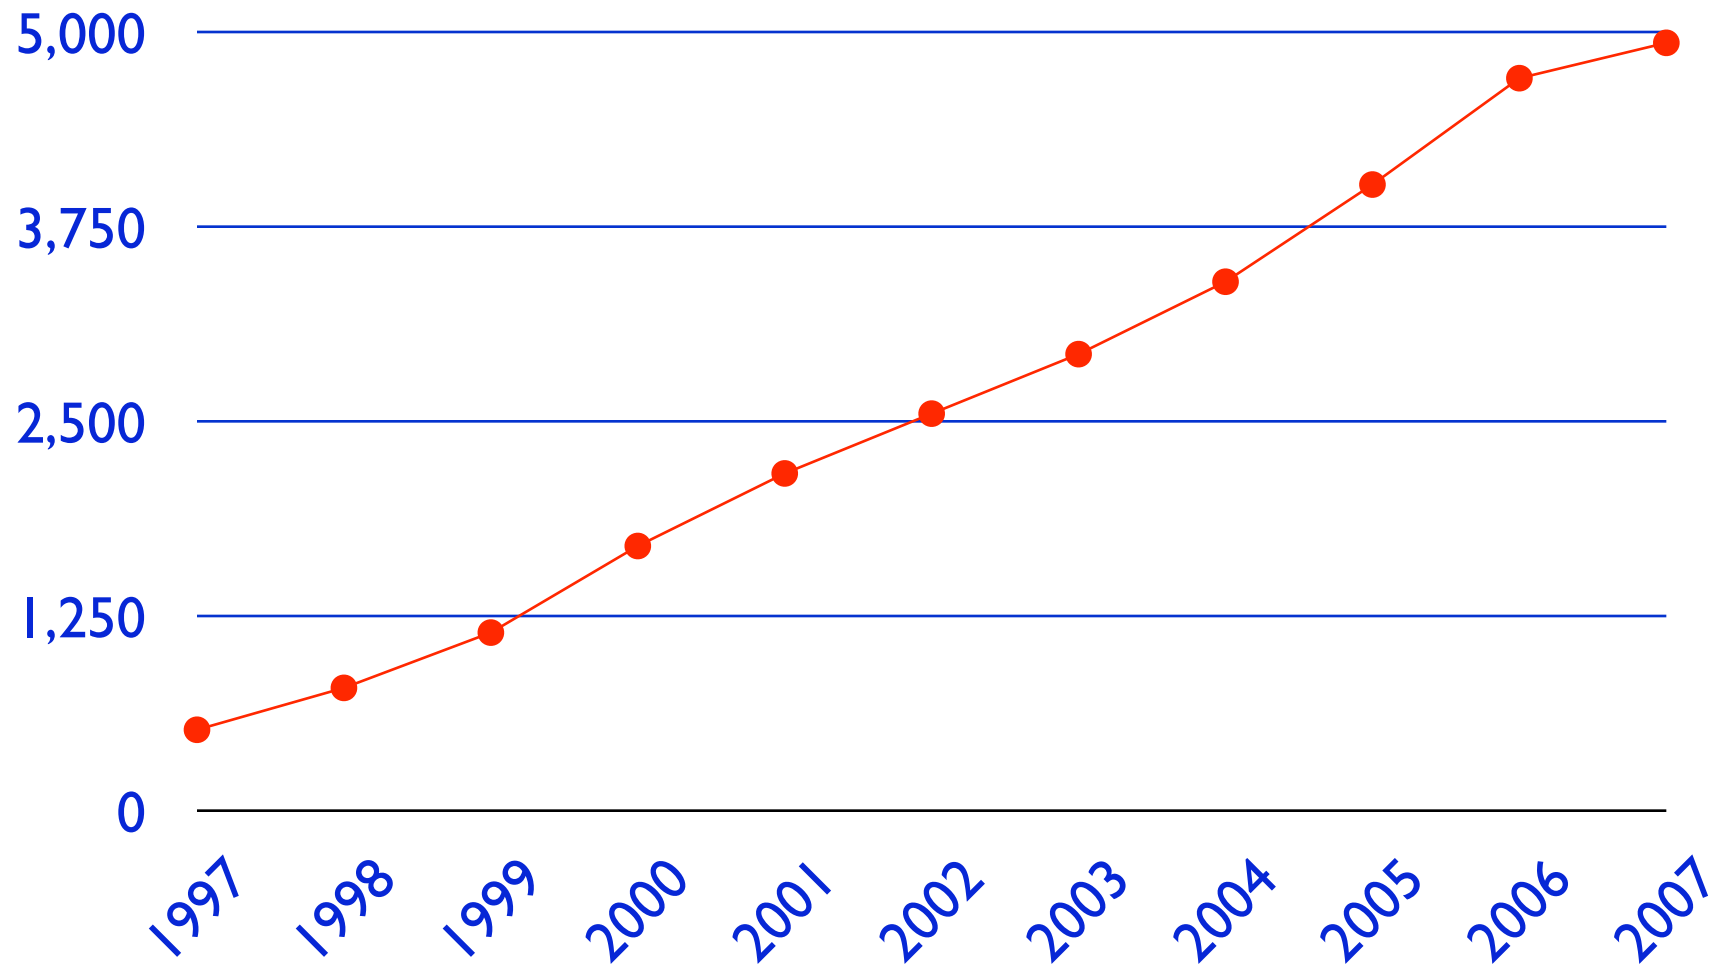

RIPE NCC Statistics Update

Alex Le Heux
IP Resource Analyst
alexlh@ripe.net

Some numbers from the region

Number of LIRs

Some numbers from the region

Number of LIRs

Some numbers from the region

Address Space in /21s

LIR Growth

IPv4

Currently holding 24 /8s

Equivalent of 3 /8s free

Allocated

Free

All time PA Allocations

PA Allocation rate