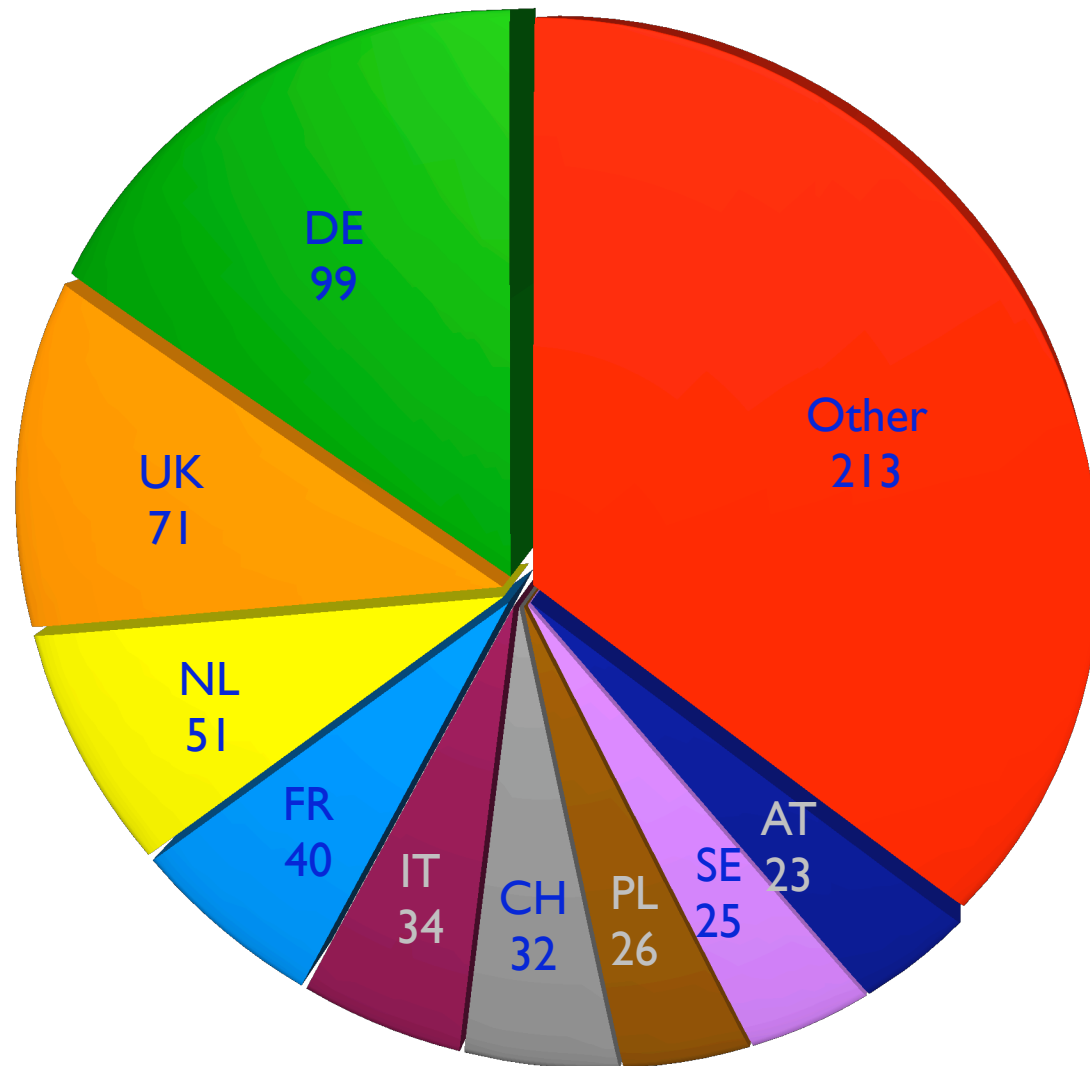

RIPE NCC Statistics Update

Alex Le Heux
IP Resource Analyst
alexlh@ripe.net

Some numbers from the region

Number of LIRs

Some numbers from the region

Number of LIRs

Some numbers from the region

Address Space in /21s

PI vs PA vs AS Assignments

PI as percentage of PA

IPv6

Total IANA Allocations: /12, /17, /22

614 LIR Allocations, up from 537

17 are greater than the minimum,
up from 13

IPv6 Allocations

More information