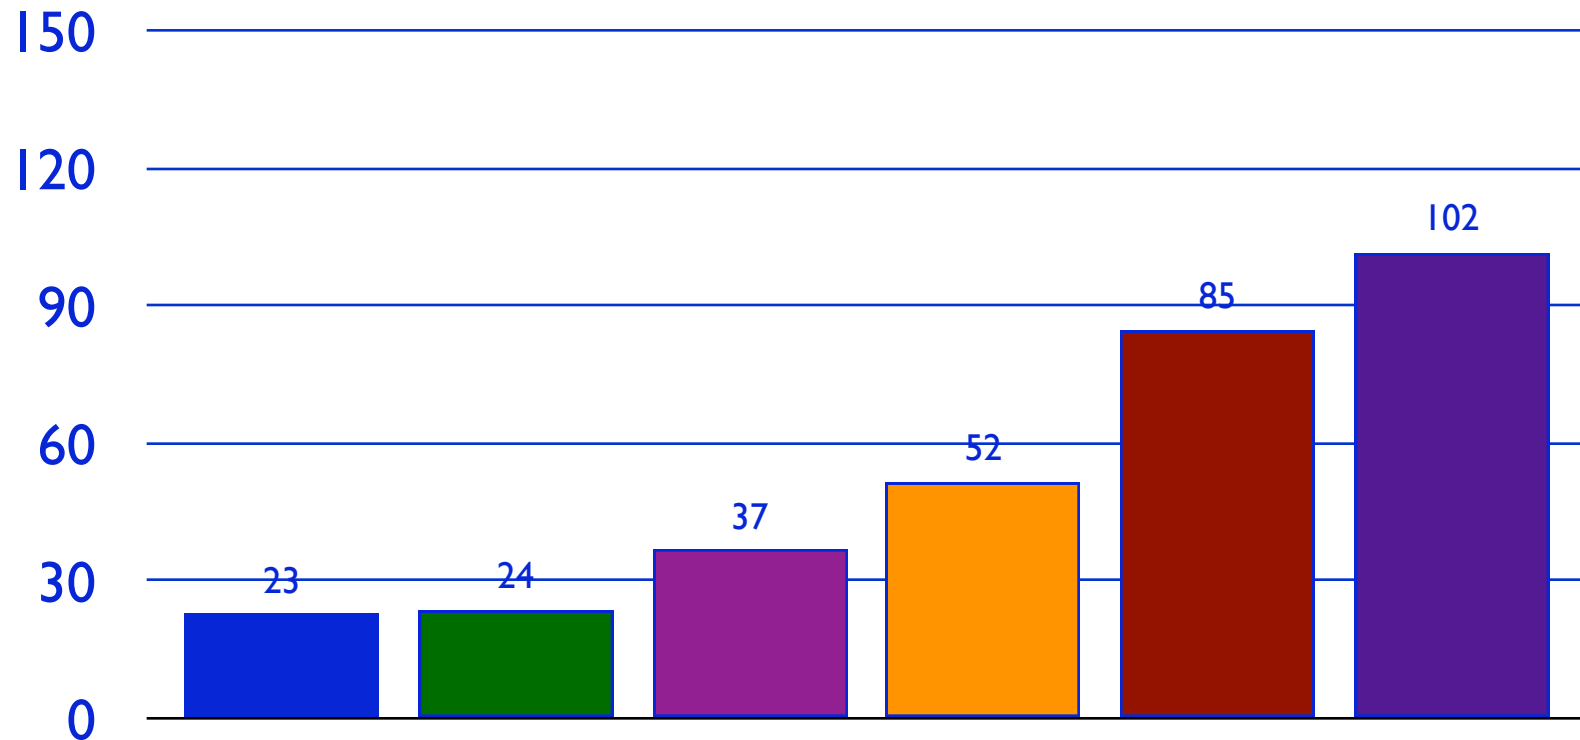

RIPE NCC Statistics Update

Alex Le Heux
IP Resource Analyst
alexlh@ripe.net

Some numbers from the region

Number of LIRs

Some numbers from the region

Number of LIRs

Some numbers from the region

Address Space in /21s

LIR Growth

IPv4

Currently holding 24 /8s

Equivalent of 3 /8s free

Allocated

Free

All time PA Allocations

PA Allocation rate

PI vs PA vs AS Assignments

PI as percentage of PA

IPv6

Total IANA Allocations: /12, /17, /22

614 LIR Allocations, up from 537

17 are greater than the minimum,
up from 13

IPv6 Allocations

More information