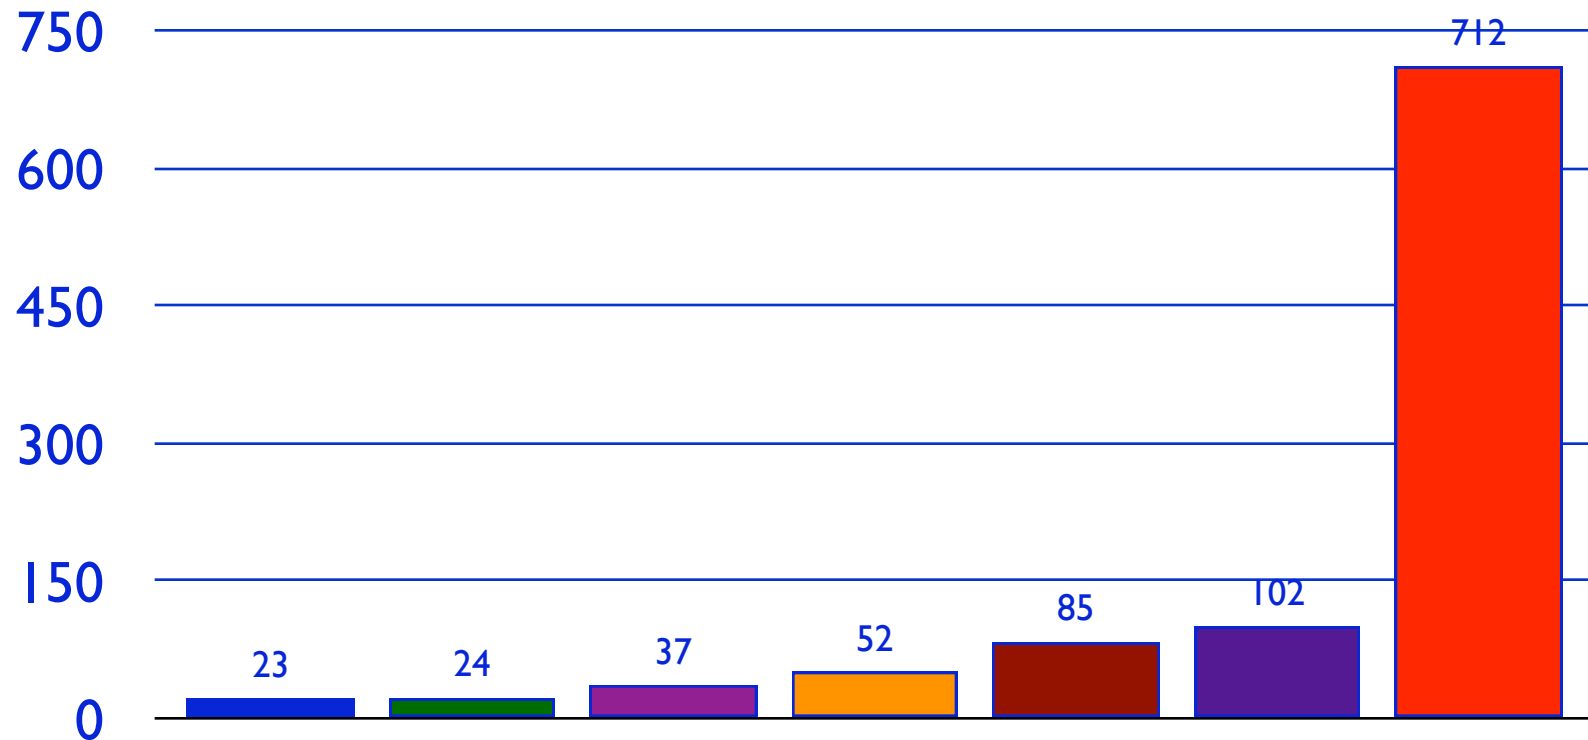

RIPE NCC Statistics Update

Alex Le Heux
IP Resource Analyst
alexlh@ripe.net

Some numbers from the region

Number of LIRs

Some numbers from the region

Number of LIRs

Some numbers from the region

Address Space in /21s

LIR Growth

IPv4

Currently holding 24 /8s

Equivalent of 3 /8s free

Allocated

Free

All time PA Allocations

PA Allocation rate

PI vs PA vs AS Assignments

PI as percentage of PA

IPv6

Total IANA Allocations: /12, /17, /22

614 LIR Allocations, up from 537

17 are greater than the minimum,
up from 13

IPv6 Allocations

More information