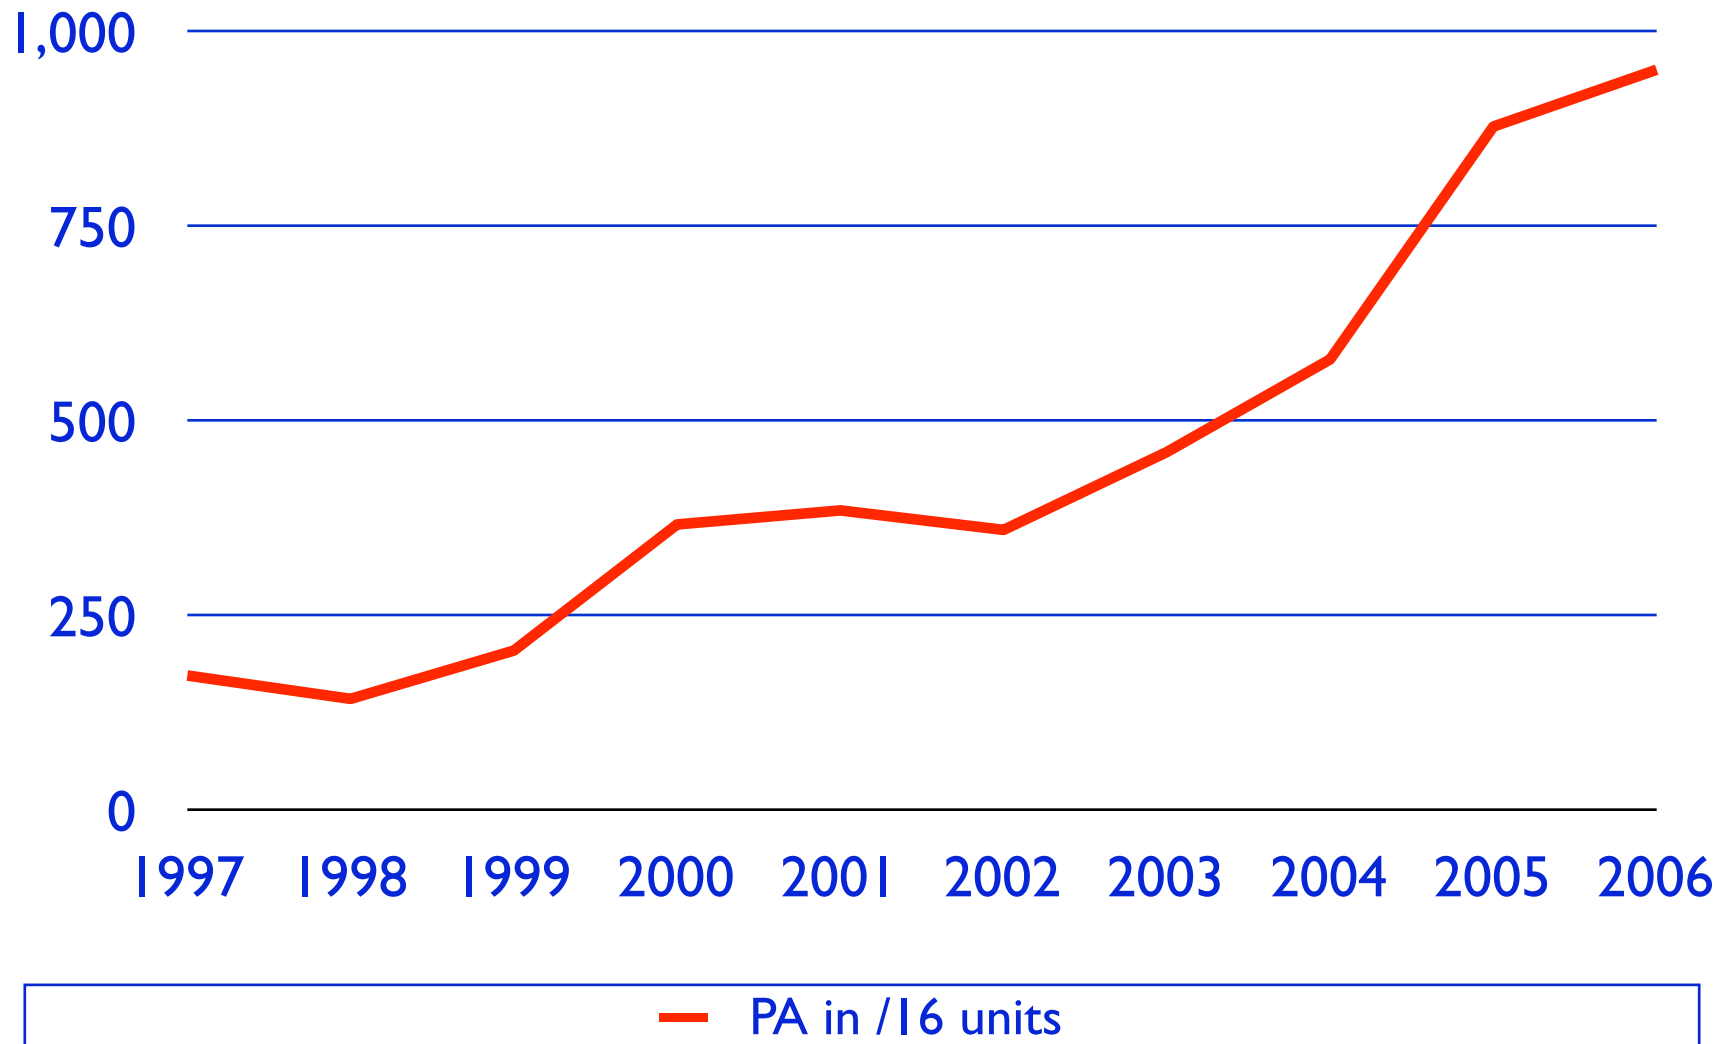

LIR Growth

IPv4

Currently holding 24 /8s

Equivalent of 3 /8s free

Allocated

Free

All time PA Allocations

PA Allocation rate

PI vs PA vs AS Assignments

PI as percentage of PA

IPv6

Total IANA Allocations: /12, /17, /22

614 LIR Allocations, up from 537

17 are greater than the minimum,
up from 13

IPv6 Allocations

More information