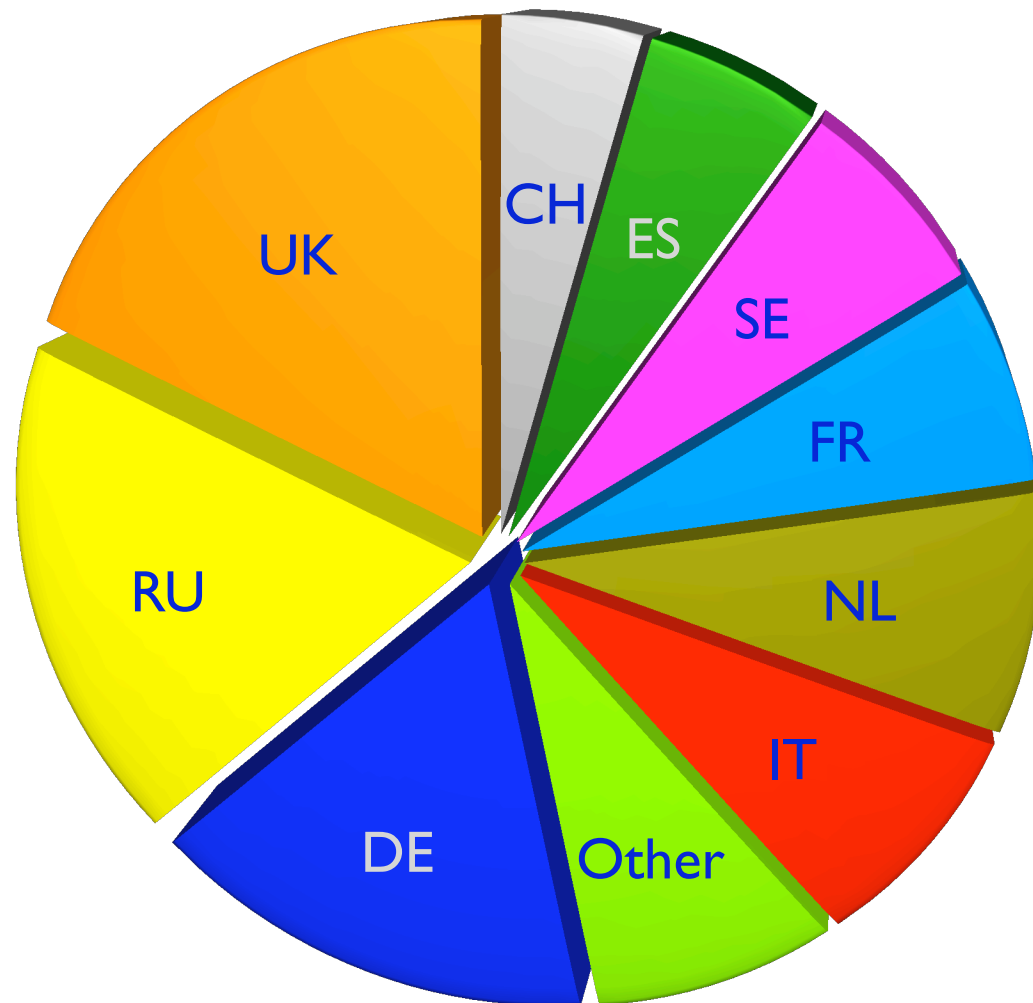

RIPE NCC Statistics Update

Alex Le Heux
IP Resource Analyst
alexlh@ripe.net

Some numbers from the region

Number of LIRs

Some numbers from the region

Number of LIRs

Some numbers from the region

Address Space in /21s

LIR Growth

IPv4

Currently holding 24 /8s

Equivalent of 3 /8s free

Allocated

Free

All time PA Allocations

PA Allocation rate

PI vs PA vs AS Assignments

PI as percentage of PA

IPv6

Total IANA Allocations: /12, /17, /22

614 LIR Allocations, up from 537

17 are greater than the minimum,
up from 13

IPv6 Allocations

More information