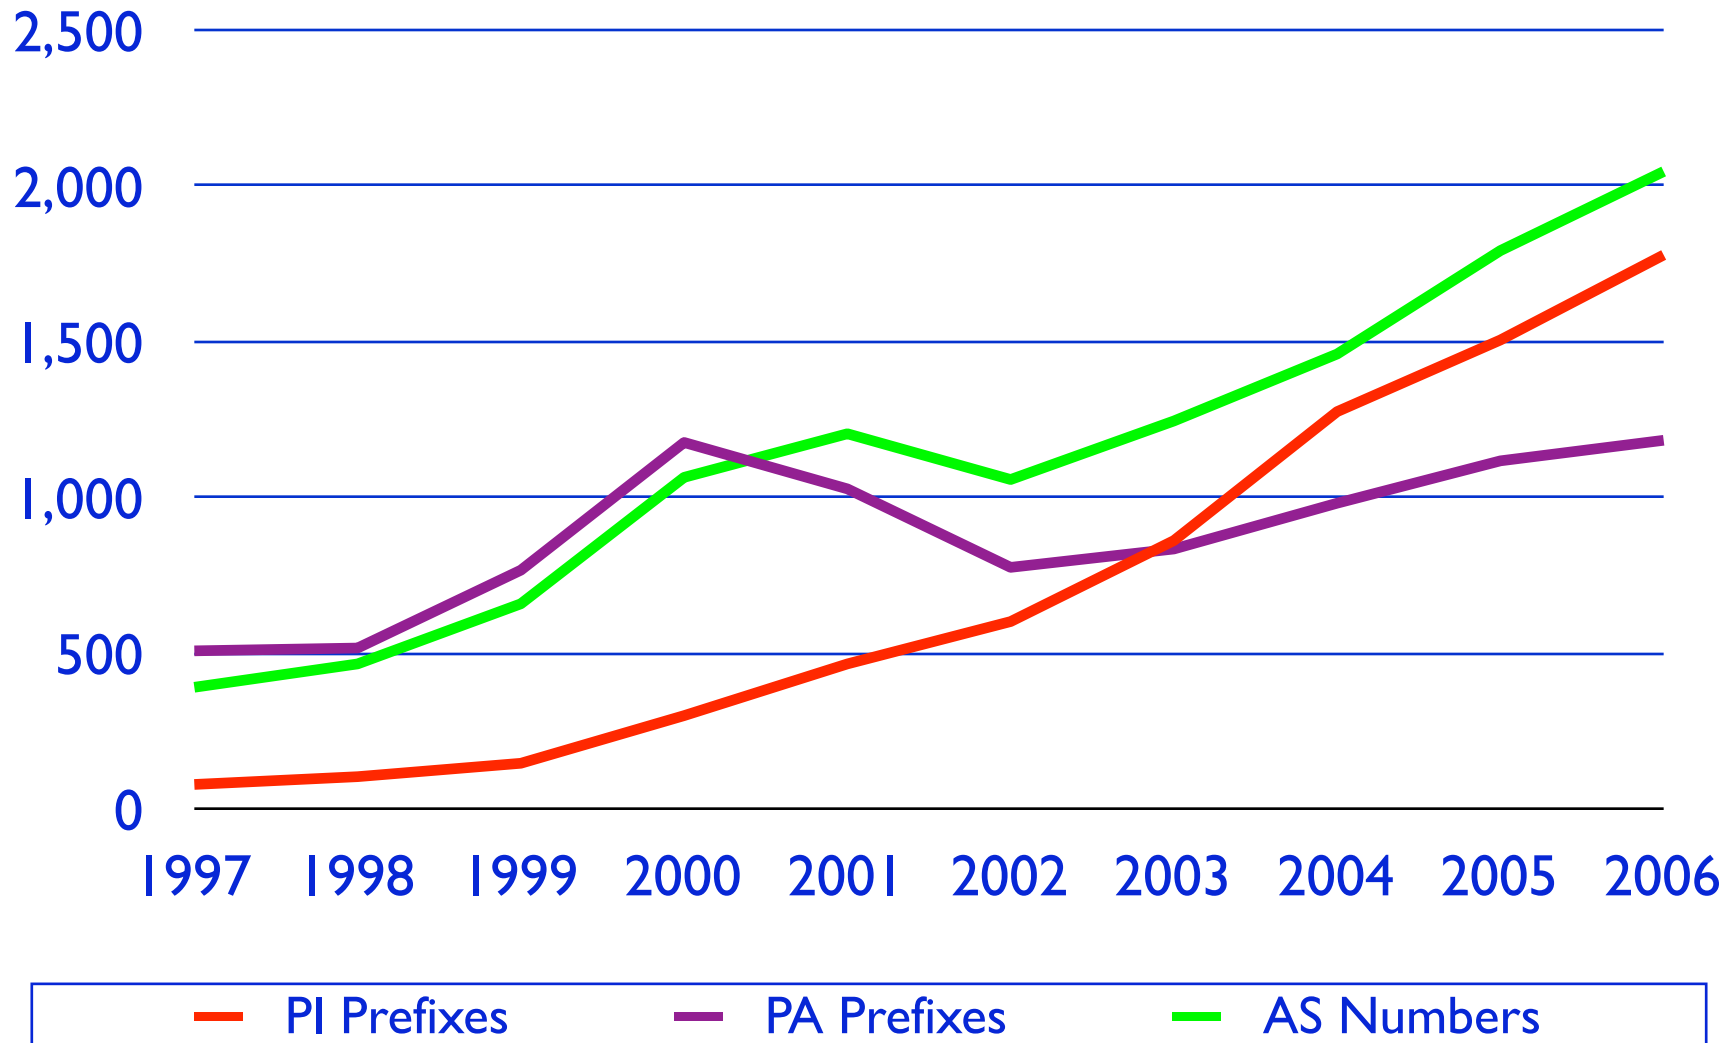

LIR Growth

IPv4

Currently holding 24 /8s

Equivalent of 3 /8s free

Allocated

Free

All time PA Allocations

PA Allocation rate

PI vs PA vs AS Assignments

PI as percentage of PA

IPv6

Total IANA Allocations: /12, /17, /22

614 LIR Allocations, up from 537

17 are greater than the minimum,
up from 13

IPv6 Allocations

More information