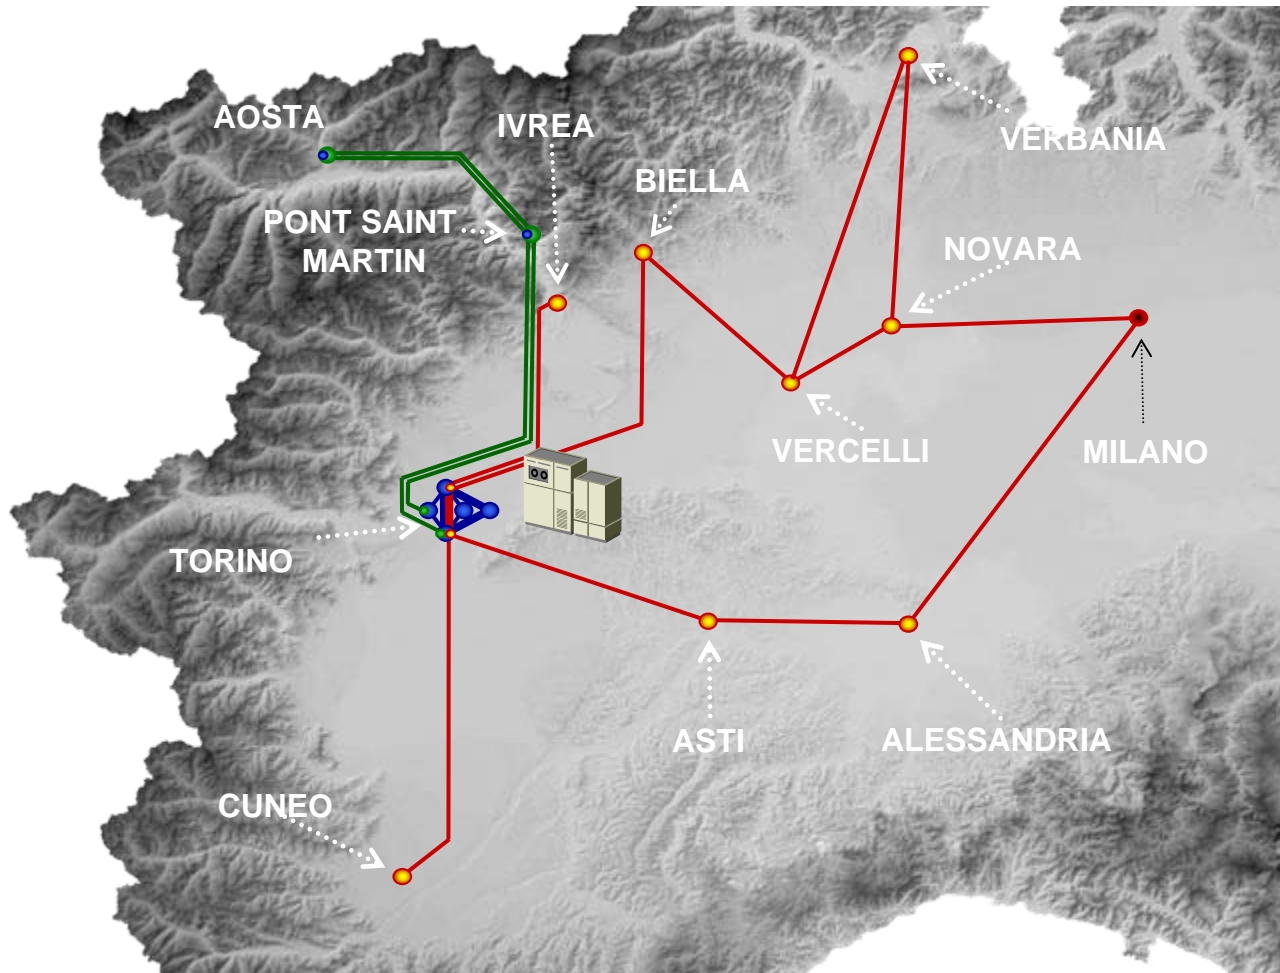

TOP-IX update

A different paradigm for the Internet eXchange

Who we are

TOP-IX: TOrino e Piemonte Internet eXchange
Geographically Distributed Internet Exchange for North West Italy
No-profit consortium founded in 2002
41 affiliated members
Open to anyone who has an AS (not only ISPs)

IX - Backbone

The 720 km of fiber, in a ring configuration with two 10Gbps lambdas, it's an investment of the Region and TOPIX shares it

The Internet exchange

- Geographically distributed over 16 locations
- Switches:
 - # 3 Cisco 6509 with redundant sup720
 - # 2 Cisco 4006
 - # 9 Cisco 3750
- What's going on:
 - Netflow
 - Inter-AS Multicast testing
 - New website
 - Developing new tools for members
- Traffic

recent peak
4.7 Gbps

Mapping IX locations

TOP-IX Backbone Map

Visualizza Informazioni

NODO:

- [SEDE CENTRALE](#)
- [NODO CSI](#)
- [NODO COLT](#)
- [NODO ITGATE](#)
- [NODO EUTELIA](#)
- [NODO FASTWEB](#)
- [NODO IVREA](#)
- [NODO BIELLA](#)
- [NODO VERCELLI](#)
- [NODO NOVARA](#)
- [NODO VERBANIA](#)
- [NODO ALESSANDRIA](#)
- [NODO ASTI](#)
- [NODO CUNEO](#)
- [NODO MILANO](#)
- [NODO POINT SAINT MARTIN](#)
- [NODO AOSTA](#)

NODO VERCELLI
Via San Cristoforo, 3
Vercelli Italy
Modello Apparato:
Cisco 3750
Numero porte disponibili:
48 (R.J) speed: 10/100/100

The Development Program (DP)

Support for **INNOVATIVE** projects

FACILITATOR for the experimentation