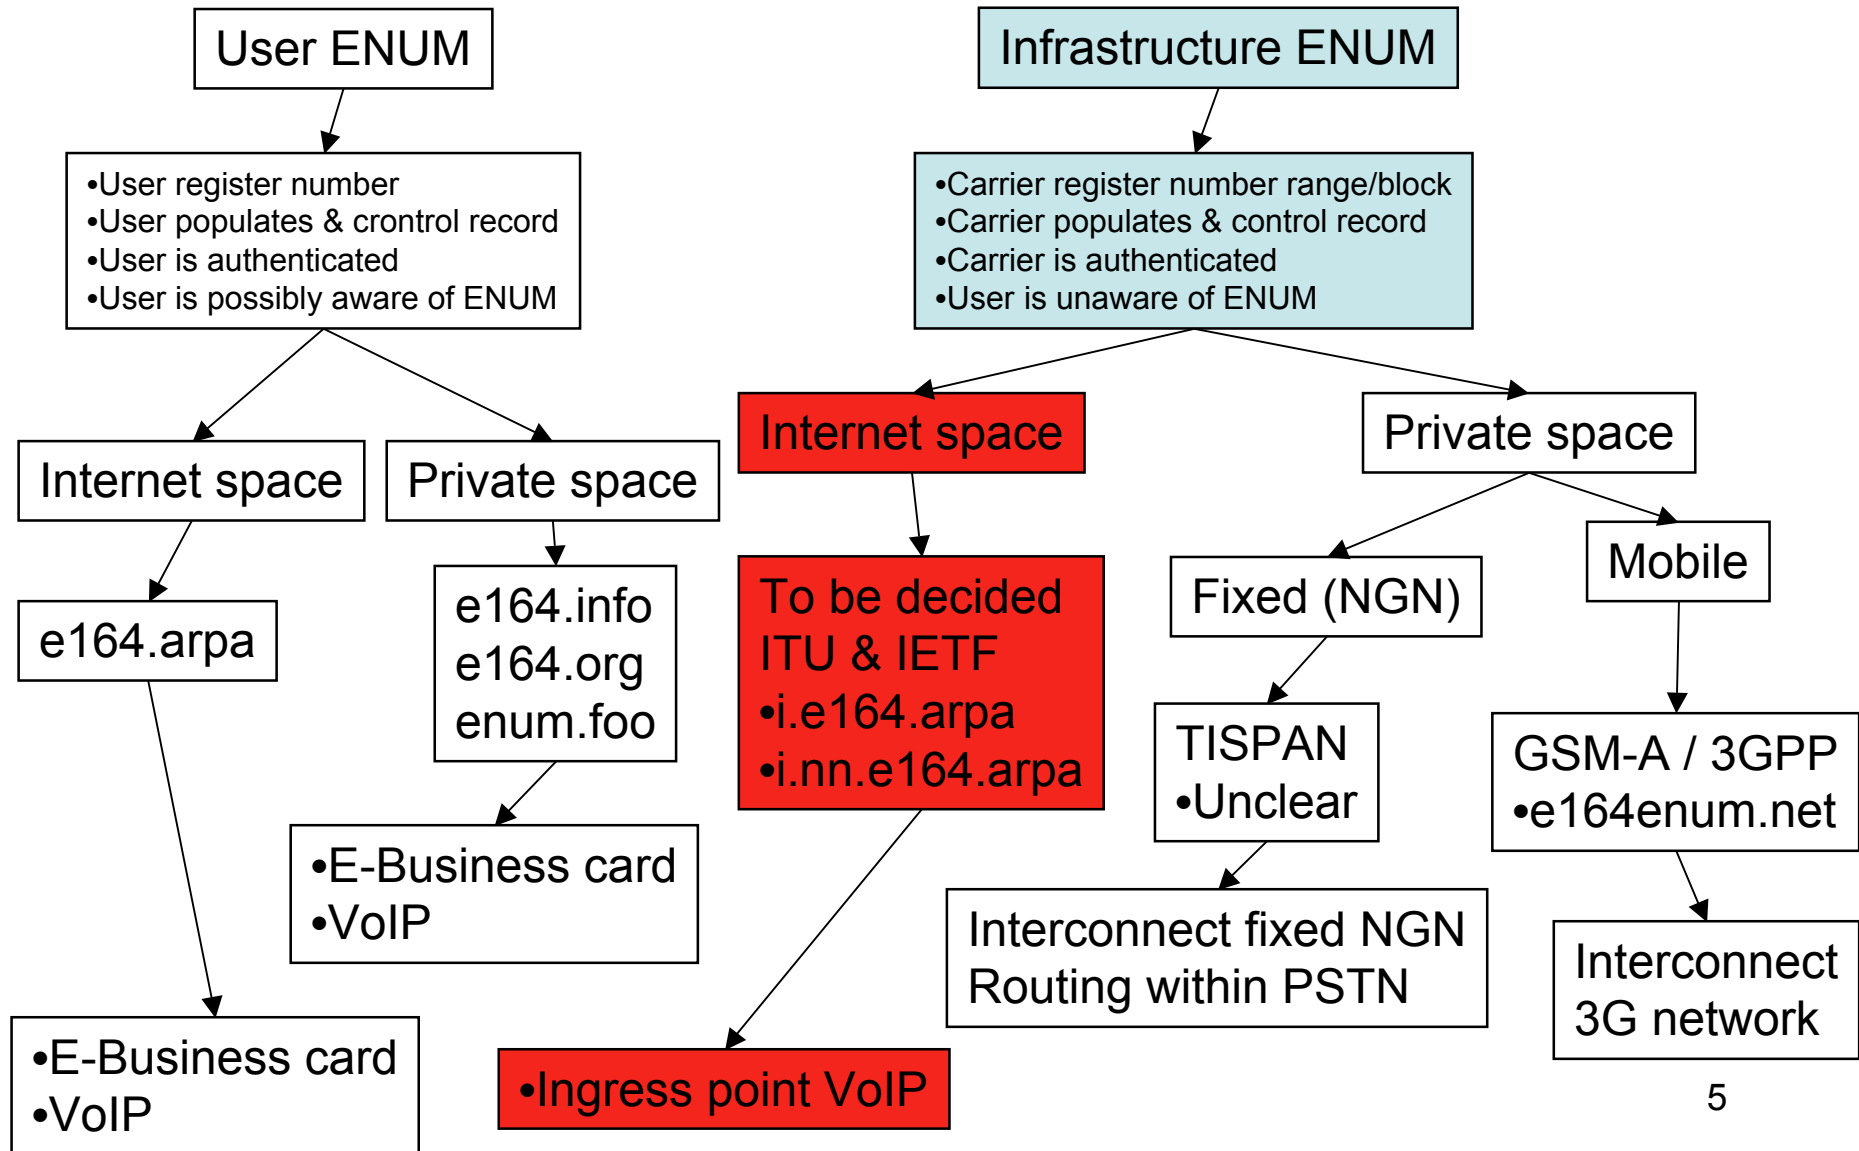

ENUM

Patrik Fältström
paf@cisco.com

User and infrastructure ENUM

User and infrastructure ENUM

User and infrastructure ENUM

User and infrastructure ENUM

User and infrastructure ENUM

User and infrastructure ENUM

Documents...

- The E.164 to Uniform Resource Identifiers (URI) Dynamic Delegation Discovery System (DDDS) Application (ENUM)
draft-ietf-enum-3761bis-00.txt
- Combined User and Infrastructure ENUM in the e164.arpa tree
draft-ietf-enum-combined-04
- The E.164 to Uniform Resource Identifiers (URI) Dynamic Delegation Discovery System (DDDS) Application for Infrastructure ENUM
draft-ietf-enum-infrastructure-05
- Infrastructure ENUM Requirements
draft-ietf-enum-infrastructure-enum-reqs-03
- The ENUM Branch Location Record
draft-ietf-enum-branch-location-record-02
- ENUM Implementation Issues and Experiences
draft-ietf-enum-experiences-07.txt
- IANA Registration for Enumservice UNUSED
draft-ietf-enum-unused-02.txt