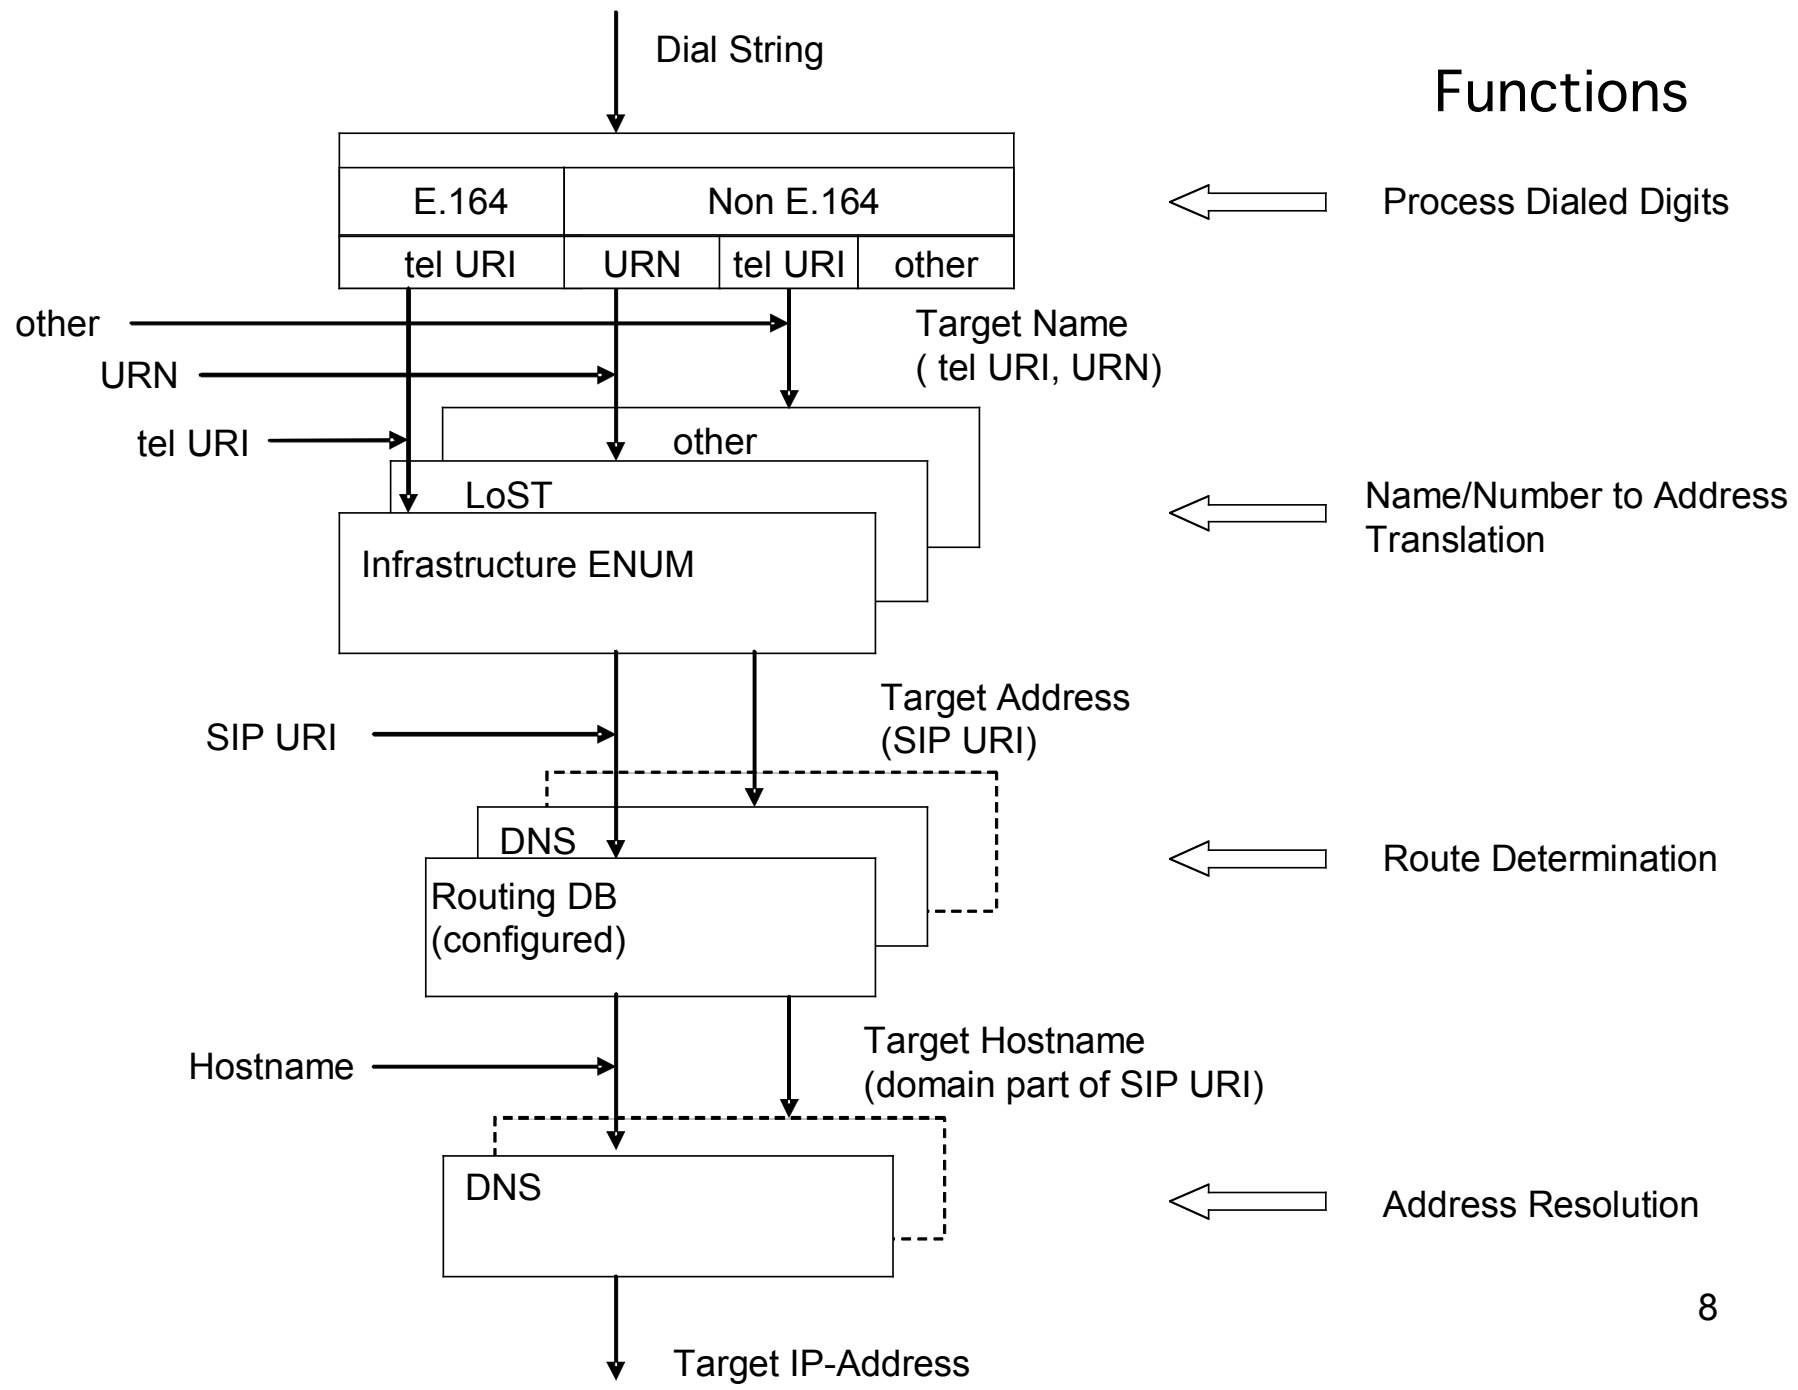

ENUM

Patrik Fältström
paf@cisco.com

User and infrastructure ENUM

User and infrastructure ENUM

User and infrastructure ENUM

User and infrastructure ENUM

User and infrastructure ENUM

User and infrastructure ENUM

Documents...

- The E.164 to Uniform Resource Identifiers (URI) Dynamic Delegation Discovery System (DDDS) Application (ENUM)
draft-ietf-enum-3761bis-00.txt
- Combined User and Infrastructure ENUM in the e164.arpa tree
draft-ietf-enum-combined-04
- The E.164 to Uniform Resource Identifiers (URI) Dynamic Delegation Discovery System (DDDS) Application for Infrastructure ENUM
draft-ietf-enum-infrastructure-05
- Infrastructure ENUM Requirements
draft-ietf-enum-infrastructure-enum-reqs-03
- The ENUM Branch Location Record
draft-ietf-enum-branch-location-record-02
- ENUM Implementation Issues and Experiences
draft-ietf-enum-experiences-07.txt
- IANA Registration for Enumservice UNUSED
draft-ietf-enum-unused-02.txt