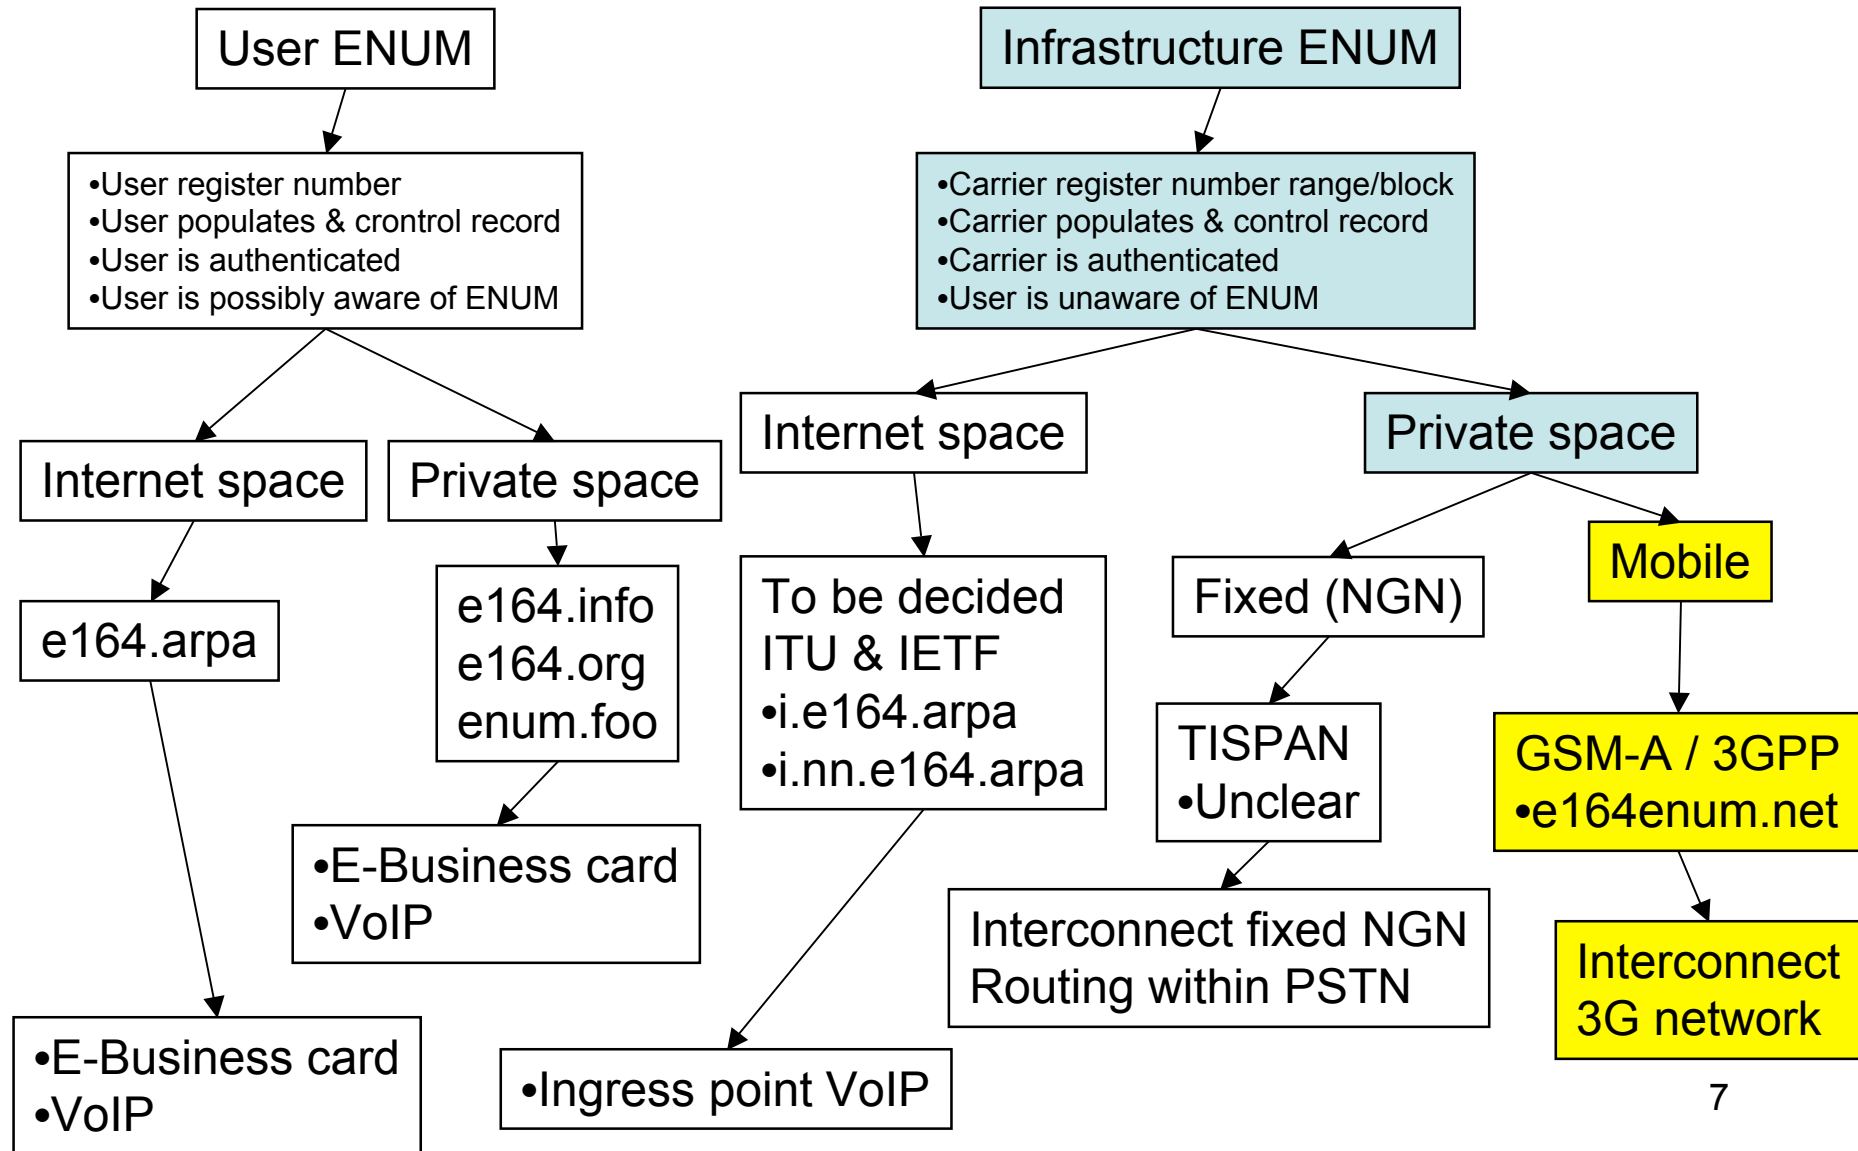

ENUM

Patrik Fältström
paf@cisco.com

User and infrastructure ENUM

User and infrastructure ENUM

User and infrastructure ENUM

User and infrastructure ENUM

User and infrastructure ENUM

User and infrastructure ENUM

Documents...

- The E.164 to Uniform Resource Identifiers (URI) Dynamic Delegation Discovery System (DDDS) Application (ENUM)
draft-ietf-enum-3761bis-00.txt
- Combined User and Infrastructure ENUM in the e164.arpa tree
draft-ietf-enum-combined-04
- The E.164 to Uniform Resource Identifiers (URI) Dynamic Delegation Discovery System (DDDS) Application for Infrastructure ENUM
draft-ietf-enum-infrastructure-05
- Infrastructure ENUM Requirements
draft-ietf-enum-infrastructure-enum-reqs-03
- The ENUM Branch Location Record
draft-ietf-enum-branch-location-record-02
- ENUM Implementation Issues and Experiences
draft-ietf-enum-experiences-07.txt
- IANA Registration for Enumservice UNUSED
draft-ietf-enum-unused-02.txt