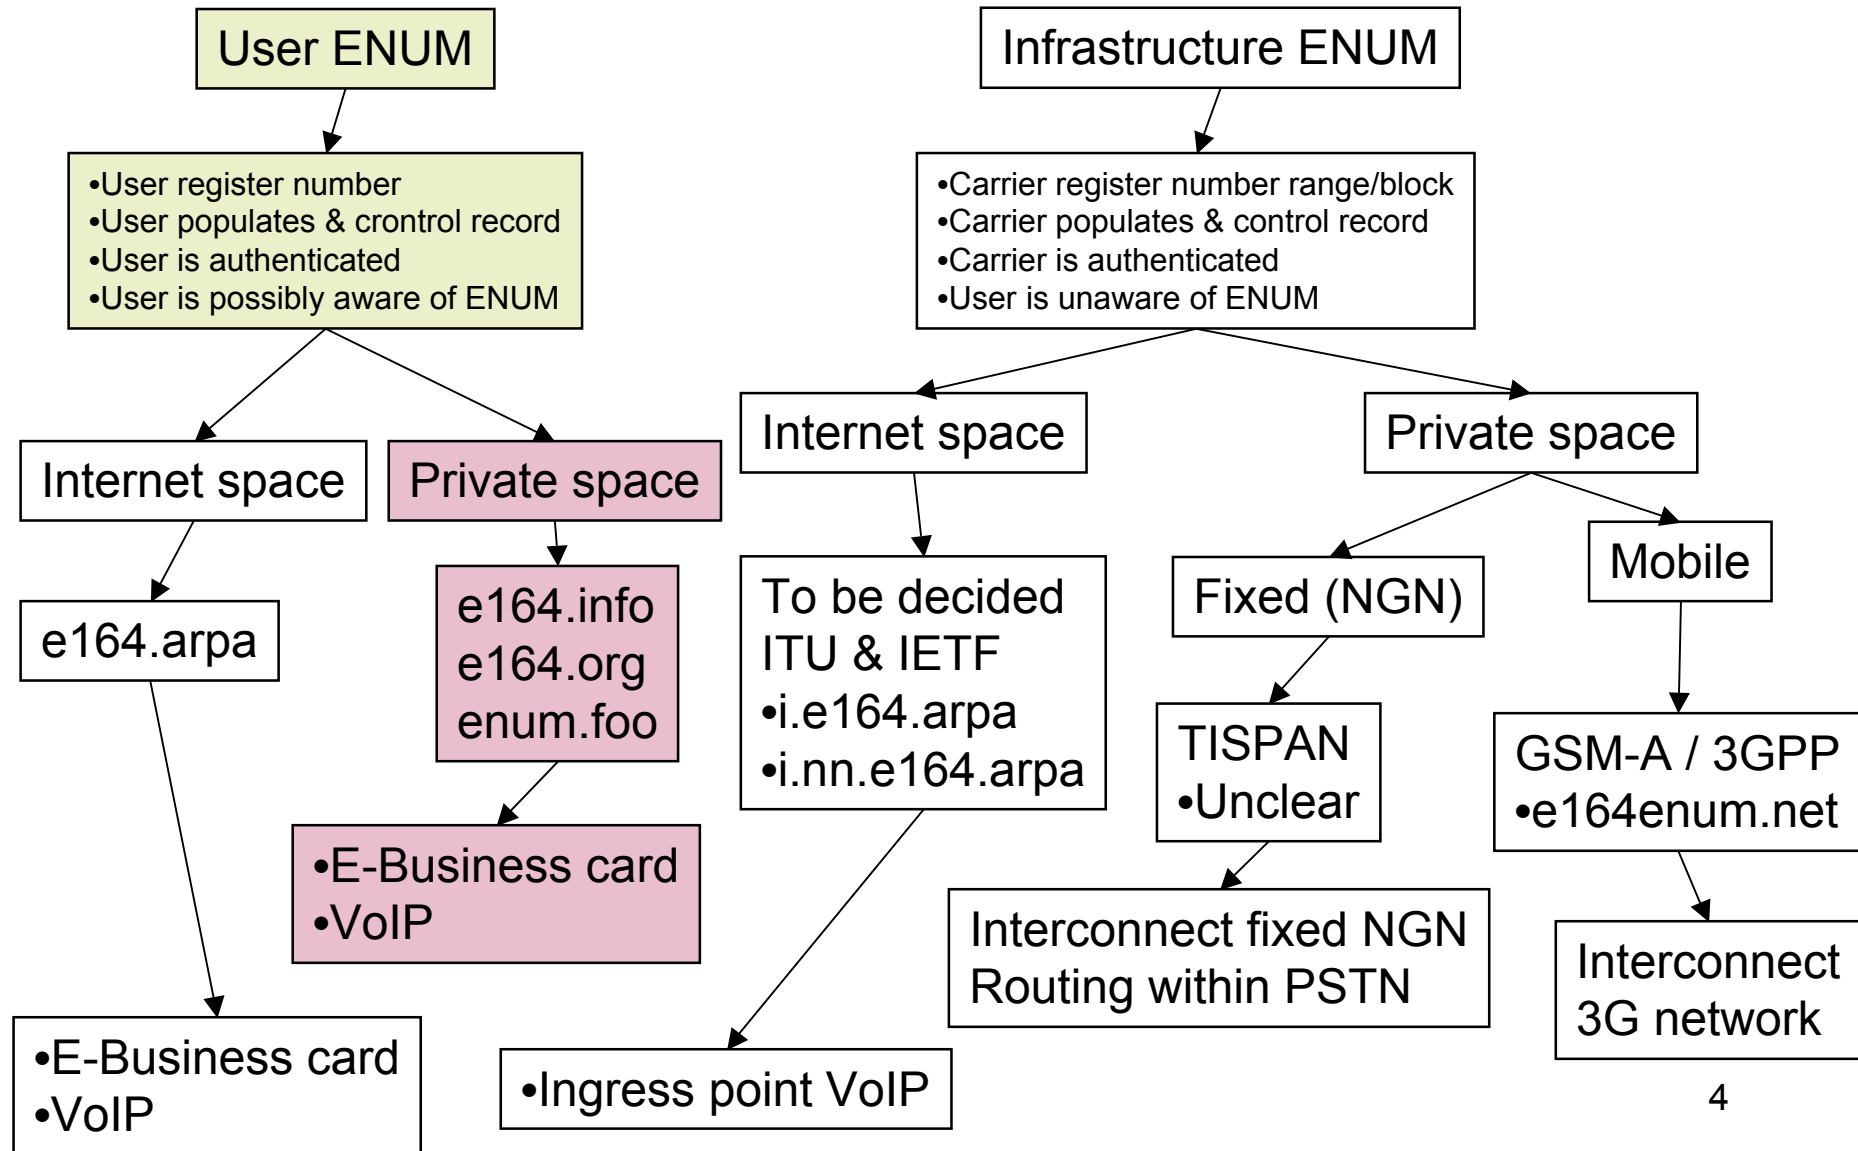

User and infrastructure ENUM