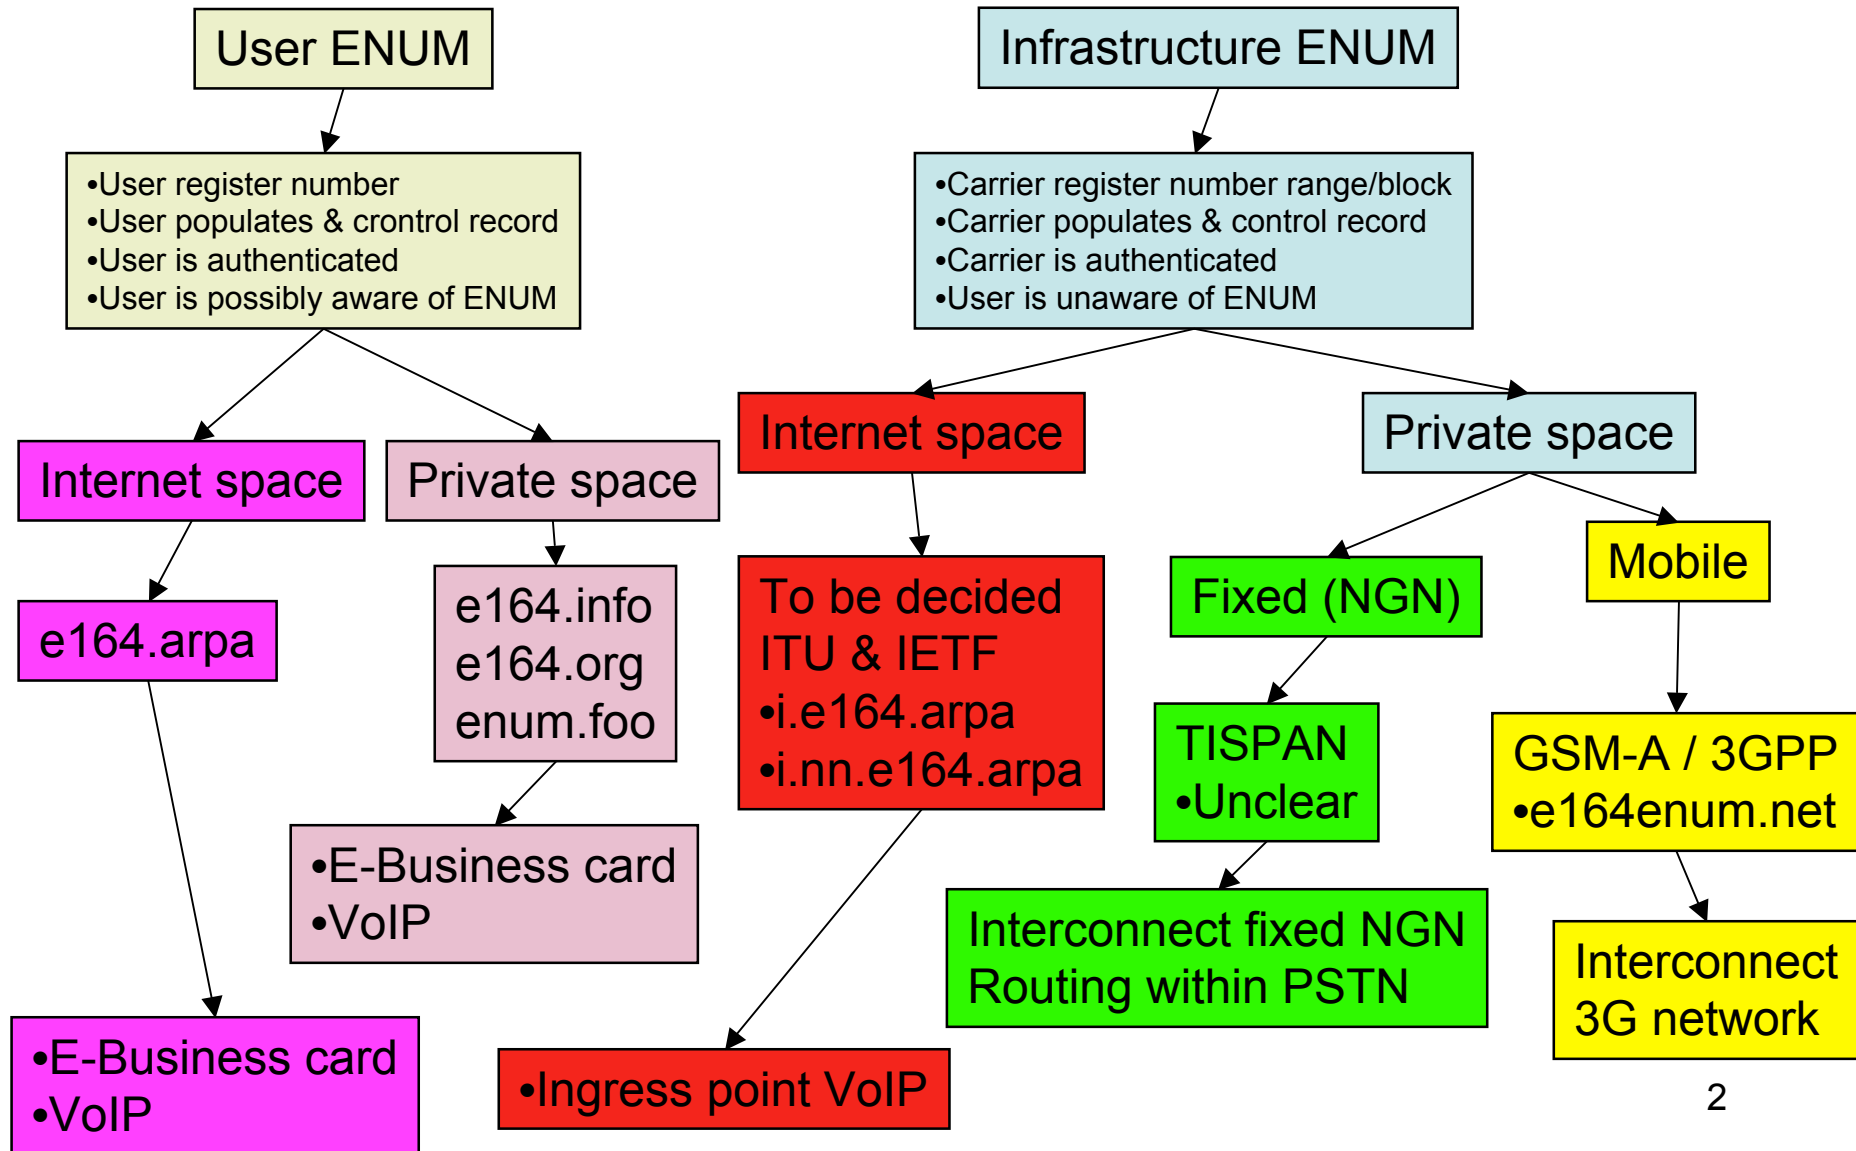

ENUM

Patrik Fältström
paf@cisco.com

User and infrastructure ENUM

User and infrastructure ENUM

User and infrastructure ENUM

User and infrastructure ENUM

User and infrastructure ENUM

User and infrastructure ENUM

Documents...

- The E.164 to Uniform Resource Identifiers (URI) Dynamic Delegation Discovery System (DDDS) Application (ENUM)
draft-ietf-enum-3761bis-00.txt
- Combined User and Infrastructure ENUM in the e164.arpa tree
draft-ietf-enum-combined-04
- The E.164 to Uniform Resource Identifiers (URI) Dynamic Delegation Discovery System (DDDS) Application for Infrastructure ENUM
draft-ietf-enum-infrastructure-05
- Infrastructure ENUM Requirements
draft-ietf-enum-infrastructure-enum-reqs-03
- The ENUM Branch Location Record
draft-ietf-enum-branch-location-record-02
- ENUM Implementation Issues and Experiences
draft-ietf-enum-experiences-07.txt
- IANA Registration for Enumservice UNUSED
draft-ietf-enum-unused-02.txt