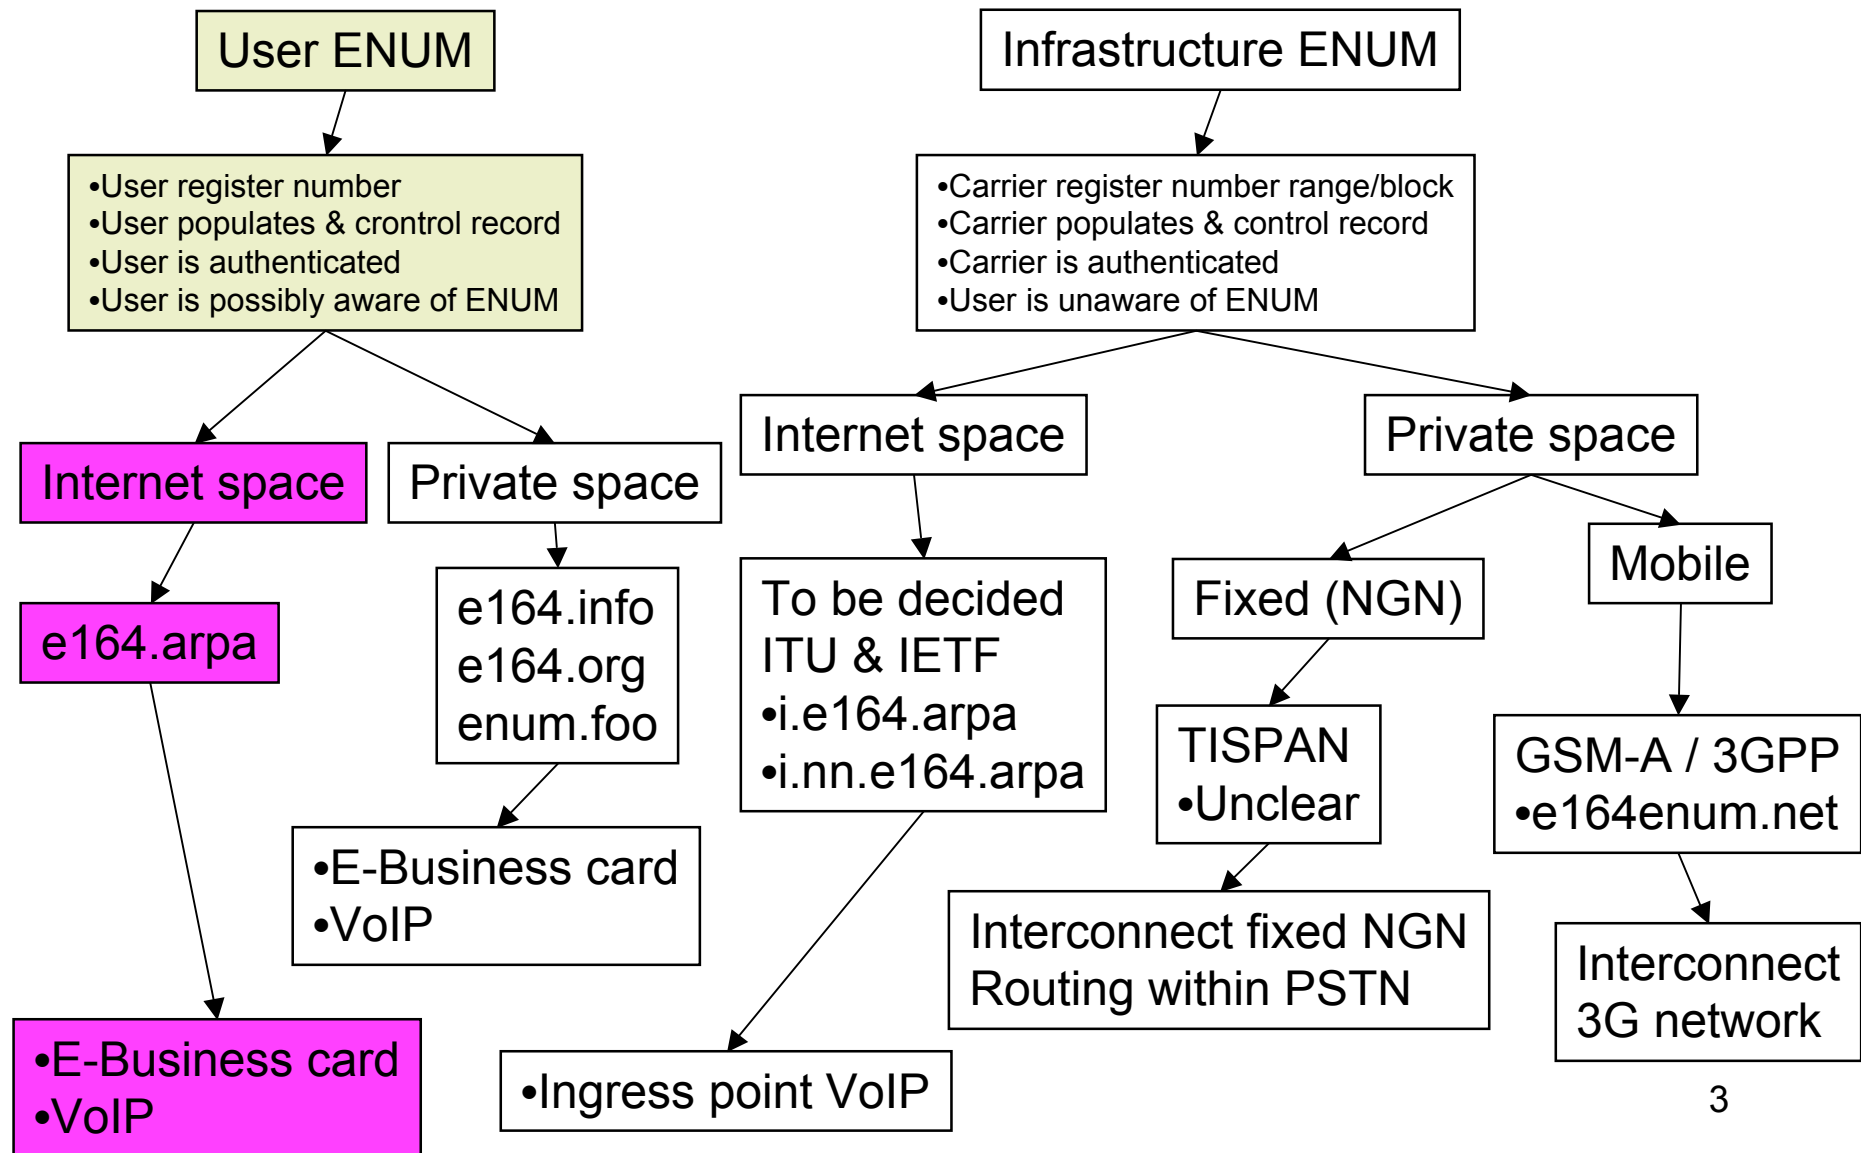

User and infrastructure ENUM