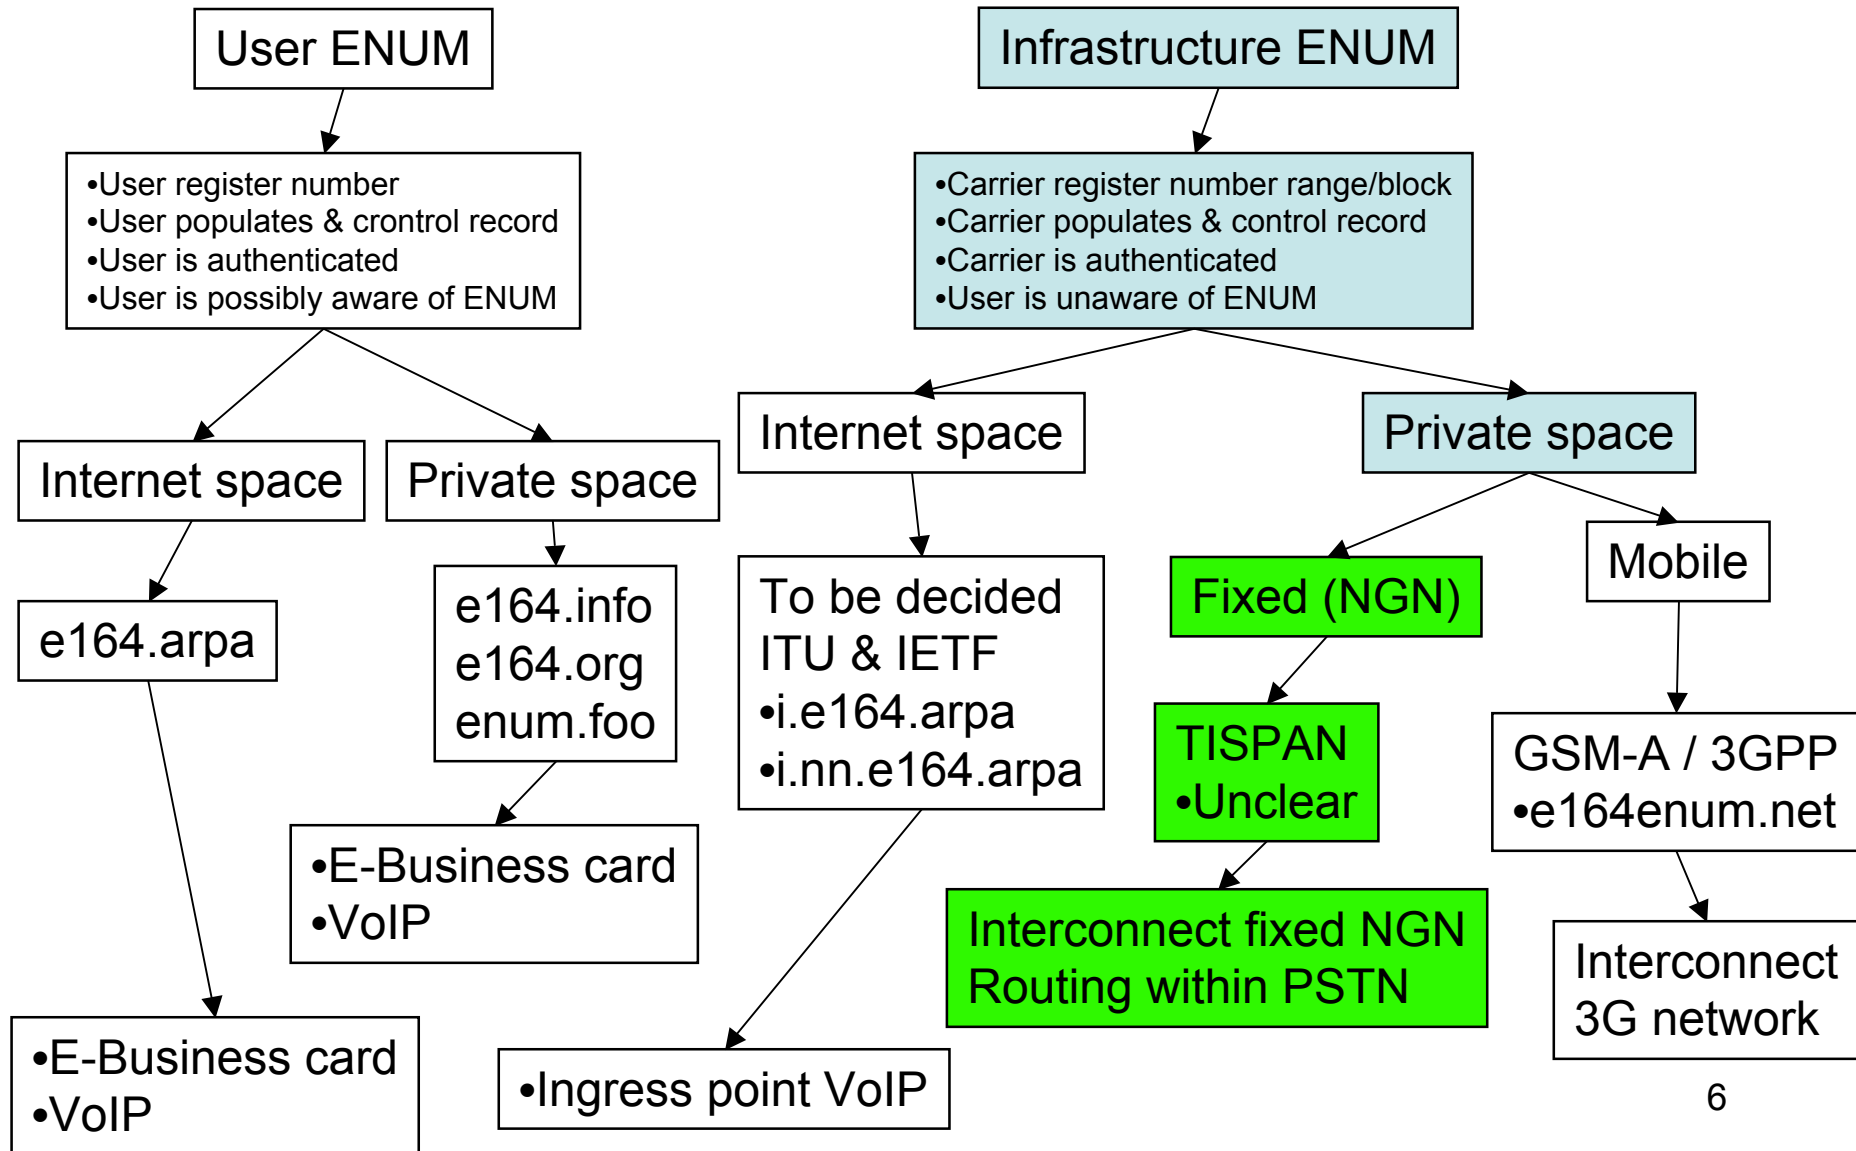

ENUM

Patrik Fältström
paf@cisco.com

User and infrastructure ENUM

User and infrastructure ENUM

User and infrastructure ENUM

User and infrastructure ENUM

User and infrastructure ENUM

User and infrastructure ENUM

Documents...

- The E.164 to Uniform Resource Identifiers (URI) Dynamic Delegation Discovery System (DDDS) Application (ENUM)
draft-ietf-enum-3761bis-00.txt
- Combined User and Infrastructure ENUM in the e164.arpa tree
draft-ietf-enum-combined-04
- The E.164 to Uniform Resource Identifiers (URI) Dynamic Delegation Discovery System (DDDS) Application for Infrastructure ENUM
draft-ietf-enum-infrastructure-05
- Infrastructure ENUM Requirements
draft-ietf-enum-infrastructure-enum-reqs-03
- The ENUM Branch Location Record
draft-ietf-enum-branch-location-record-02
- ENUM Implementation Issues and Experiences
draft-ietf-enum-experiences-07.txt
- IANA Registration for Enumservice UNUSED
draft-ietf-enum-unused-02.txt